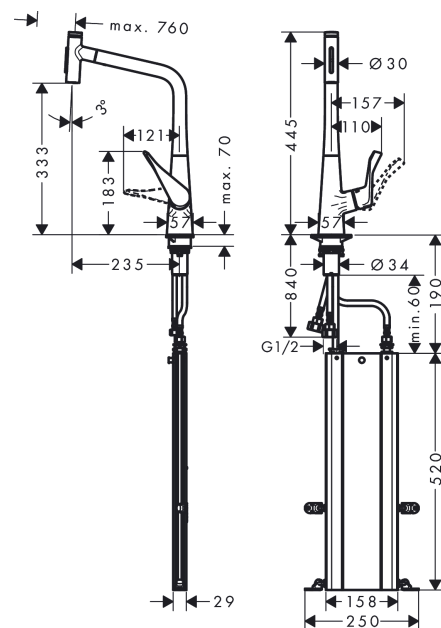

#### product features

- consists of: single lever kitchen mixer, hose box
- ComfortZone 320
- swivel range adjustable in 2 steps to 110° or 150°
- laminar spray, shower spray
- lockable shower spray, spray returns through pressing spray diverter and spray returns automatically through handle closing
- Select button for a comfortable start/stop of the water flow
- MagFit magnetic shower support
- maximum flow rate at 3 bar: 5,5 l/min
- suitable for continuous flow water heaters
- extension length up to 76 cm
- tap hole with Ø 35 mm required
- scope of supply: single lever kitchen mixer, connection hoses, fixing set, mounting material, assembly instruction

### Scale drawing

**Metris M71**

**Single lever kitchen mixer 320, pull-out spray, 2jet, sBox**

Surfaces: **Chrome** Article Number: **73816003**

**Flowchart**