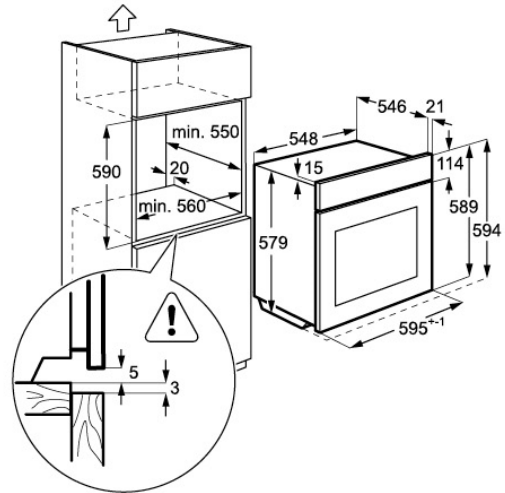

#### PRODUCT DIMENSION

Total height (mm)	594
Total width (mm)	595
Total depth (mm)	567

## SHIPPING

---

Shipping Volume (m3)	0.285
----------------------	-------

---

Shipping Weight (Kg)	40
----------------------	----

---

Pack Dimensions Height (mm)	670
-----------------------------	-----

---

Pack Dimension Width (mm)	635
---------------------------	-----

---

Pack Dimension Depth (mm)	670
---------------------------	-----

---

## Dimensions