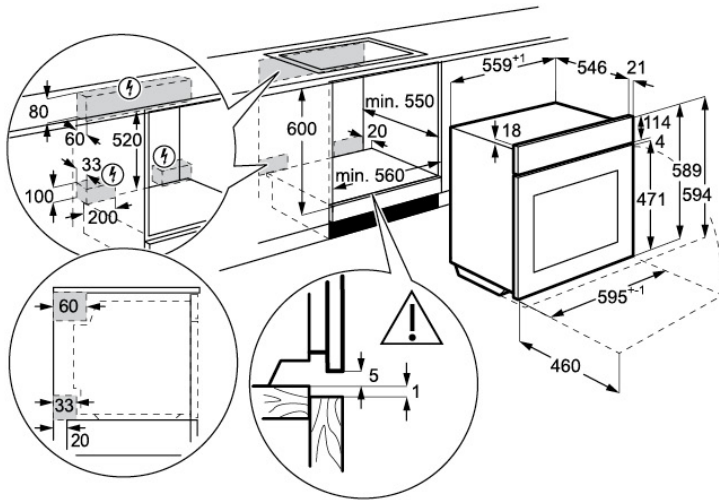

#### PRODUCT DIMENSION

Total height (mm)	594
Total width (mm)	595
Total depth (mm)	567

Pack Dimension Width (mm)	635
---------------------------	-----

---

Pack Dimension Depth (mm)	670
---------------------------	-----

---

## Dimensions

### IMPORTANT

These dimensions are a guide only. All measurements are in millimetres (mm).  
For complete installation instructions, refer to the manual provided with product.