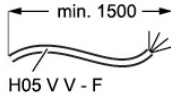

SHIPPING

Shipping Volume (m3)	0.285

Shipping Weight (Kg)	40

Pack Dimensions Height (mm)	670

Pack Dimension Width (mm)	635

Pack Dimension Depth (mm)	670

Dimensions

IMPORTANT

These dimensions are a guide only. All measurements are in millimetres (mm).
For complete installation instructions, refer to the manual provided with product.