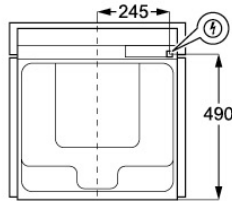

#### PRODUCT DIMENSION

Total height (mm)	594
Total width (mm)	595
Total depth (mm)	567

## SHIPPING

---

Shipping Volume (m3)	0.285
----------------------	-------

---

Shipping Weight (Kg)	40
----------------------	----

---

Pack Dimensions Height (mm)	670
-----------------------------	-----

---

Pack Dimension Width (mm)	635
---------------------------	-----

---

Pack Dimension Depth (mm)	670
---------------------------	-----

---

## Dimensions