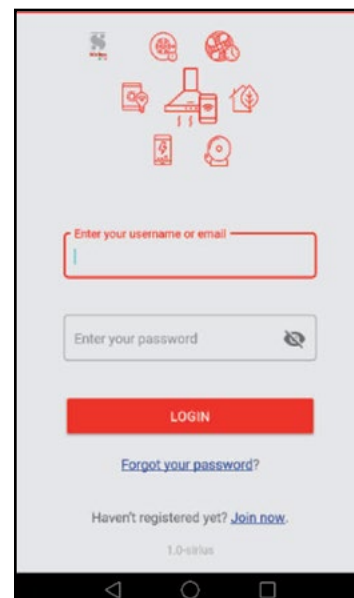

SL926 DL 520: POWER mode

Speed	Airflow	Power	Noise
1	308m ³ /h	105W	34dbA
2	467m ³ /h	130W	43dbA
3	677m ³ /h	165W	52dbA
4	1020m ³ /h	260W	58dbA

SIRIUS APP

The **Sirius Smart-Switch** rangehood is compatible with the Sirius app, allowing the user to control the rangehood with their mobile phone and Wi-Fi. The app is available for download from the Apple App store or the Google Play store.