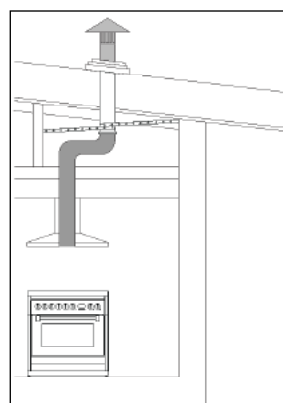

*Product dimension includes trim

Extra-space 'T-shape' design allows for extra cupboard storage.

Rangehood can be rear-vented.

Ducting options

Roof ducted

Eave or Wall ducted

- Use semi-rigid or rigid ducting, not fully flexible foil ducting.
- Fewer bends means a quieter and more powerful extraction.
- Extra 3 years warranty when Sirius ducting is used (total 6 years).
- See [support page](#) on Sirius website for installation videos and FAQs.