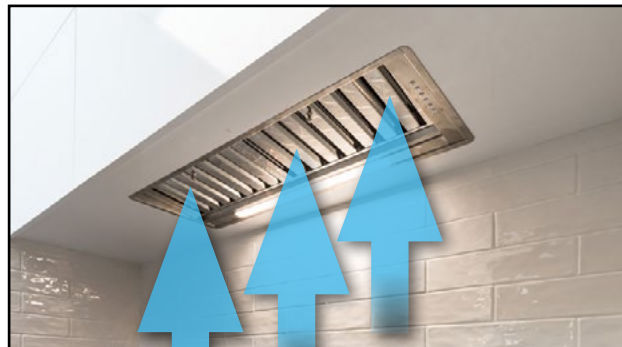

SL926 DL 520: POWER mode

Speed	Airflow	Power	Noise
1	308m³/h	105W	34dbA
2	467m³/h	130W	43dbA
3	677m³/h	165W	52dbA
4	1020m³/h	260W	58dbA

SIRIUS APP

The **Sirius Smart-Switch** rangehood is compatible with the Sirius app, allowing the user to control the rangehood with their mobile phone and Wi-Fi. The app is available for download from the Apple App store or the Google Play store.