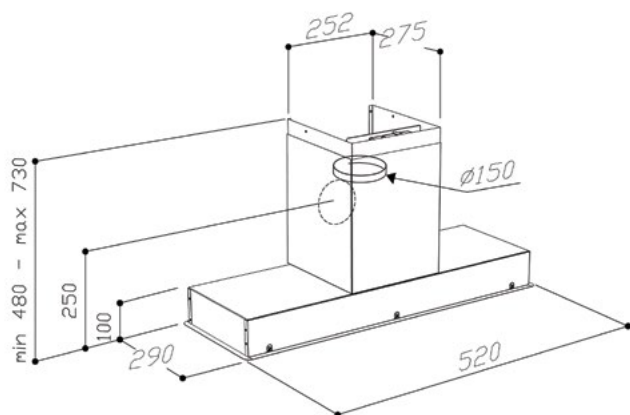

520mm ONBOARD UNDERMOUNT RANGEHOOD with 'SMART-SWITCH' FUNCTION

SL926-DL 520

SMART/SWITCH

Rangehood type	Undermount
Control	Button
Speed settings	4
Ducting diameter	150mm
Extraction type	Onboard motor
Motor	Single aluminium motor
Extraction	Variable - see page 2
Filter	25mm stainless steel baffle
Lighting	6W LED strip - Dynamic and dimmable
Induction Countdown Control	Yes
Electrical requirement	10A
Dimensions (mm)	W520 x D290 x H350
Cut-out dimensions (mm)	W501 x D265
Warranty	3 years (6 years when Sirius ducting is used)

*Product dimension includes trim

Extra-space 'T-shape' design allows for extra cupboard storage.

Rangehood can be rear-vented.

Ducting options

Roof ducted

Eave or Wall ducted

- Use semi-rigid or rigid ducting, not fully flexible foil ducting.
- Fewer bends means a quieter and more powerful extraction.
- Extra 3 years warranty when Sirius ducting is used (total 6 years).
- See [support page](#) on Sirius website for installation videos and FAQs.

WARNING: technical specifications and product sizes can be varied by the manufacturer, without notice. Cut outs for appliances should only be by physical product measurements. The above information is indicative only.