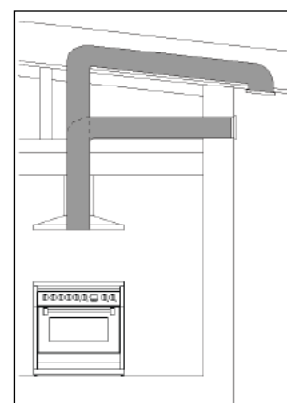

*Product dimension includes trim

Extra-space 'T-shape' design allows for extra cupboard storage.

Rangehood can be rear-vented.

Ducting options

Roof ducted

Eave or Wall ducted

- Use semi-rigid or rigid ducting, not fully flexible foil ducting.
- Fewer bends means a quieter and more powerful extraction.
- Extra 3 years warranty when Sirius ducting is used (total 6 years).
- See [support page](#) on Sirius website for installation videos and FAQs.