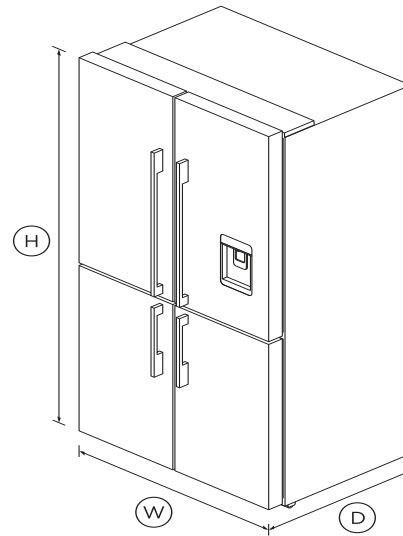

Freestanding Quad Door Refrigerator Freezer , 90.5cm, 538L, Ice & Water

Series 7 | Contemporary

Stainless Steel | French hinge

Featuring three separate compartments, including an independent Variable Temperature Zone, for unbelievably flexible storage.

- Door water dispenser and internal ice maker

DIMENSIONS

Height	1790mm
Width	905mm
Depth	688mm

FEATURES & BENEFITS

VARIABLE TEMPERATURE ZONE

When it comes to optimal food preservation, one temperature does not fit all. Variable Temperature Zones give you full control over the way you care for food. At the touch of a button, easily convert the lower right compartment to Freezer, Soft Freeze, Chill or Fridge mode, to best suit different types of food. Adjust zones for maximum every day convenience, or change modes to

Power requirements

Rated current **1.8A**
 Supply voltage **220 - 240V**

Product dimensions

Depth **688mm**
 Height **1790mm**
 Height to top of cabinet **1775mm**

Height to top of door **1790mm**
 Width **905mm**