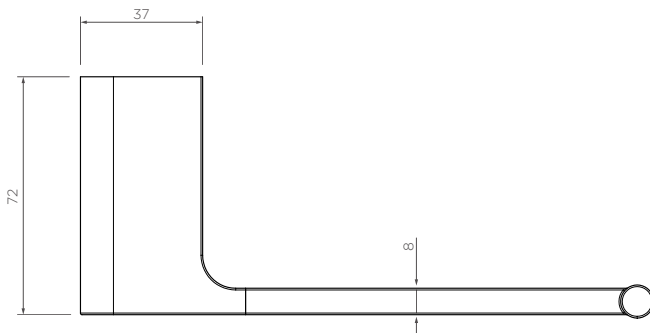

Kibo Toilet Roll Holder Matte Black

KB03110.MB

Finish available:

Matte Black
(.MB)

^ PVD finish

CARE AND MAINTENANCE

- All surfaces should be frequent cleaned with a mixture of mild, pH neutral soap and warm water with a soft cloth
- Do not use abrasive clothes, scouring pads on surfaces
- Do not use harsh cleaning agents i.e. cream cleaners or citrus based cleaners (see cleaning leaflet for comprehensive list)