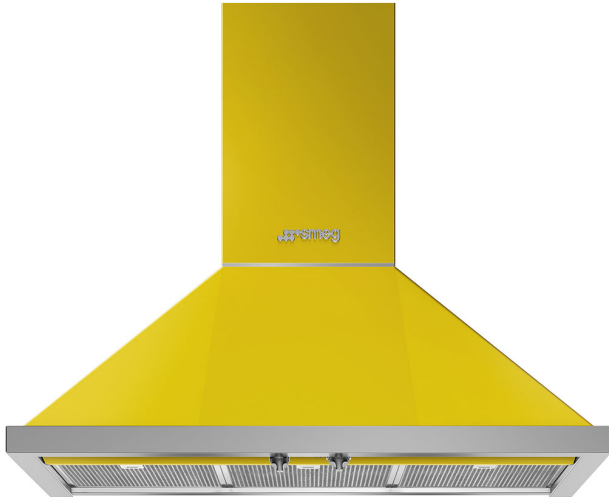

KPFA9YW

Decorative wall hood, Portofino, Yellow, 90 cm

TYPE

Product family: Hood • Hood Type: Decorative wall hood • Hood width: 90 cm • Extraction: Extraction • EAN code: 8017709251529

AESTHETICS

Colour: Yellow • Aesthetics: Portofino • Design: Chimney • Material: Stainless Steel + Painted Material • Type of steel: Brushed

CONTROLS

Control setting: Control knobs • Control knobs: Portofino • No. of controls: 2 • Controls colour: Steel effect

PROGRAMS / FUNCTIONS

No. of speeds: 3 • Intensive speed: Yes

TECHNICAL FEATURES

No. of lights: 2 • Light type: LED • Light Power: 2 W • Light color temperature scale (°K): 4000 °K • Free outlet maximum capacity: 815 m³/h • Motor power: 275 W • No. of filters: 3 • Anti-grease filters: Stainless steel • Minimum distance from GAS hob: 750 mm • Vent outlet: 150 mm • Minimum distance from ELECTRIC hob: 650 mm • Non return valve: Yes

Extraction rate (IEC 61591): 781 m³/h • Noise level IEC 60704-2-13: 72 dB(A) • Power: 224 W

LOGISTIC INFORMATION

Dimensions of the product (mm): 1227x896x495 • Width: 896 mm • Depth (mm): 495 mm • Product Height (mm): 1227 mm