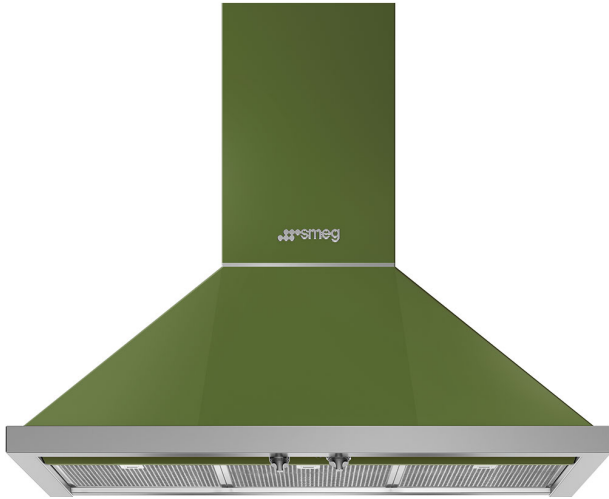

KPFAgOG

Decorative wall hood, Portofino, Olive green, 90 cm

TYPE

Product family: Hood • Hood Type: Decorative wall hood • Hood width: 90 cm • Extraction: Extraction • EAN code: 8017709251536

AESTHETICS

Colour: Olive green • Aesthetics: Portofino • Design: Chimney • Material: Stainless Steel + Painted Material • Type of steel: Brushed

CONTROLS

Control setting: Control knobs • Control knobs: Portofino • No. of controls: 2 • Controls colour: Steel effect

PROGRAMS / FUNCTIONS

No. of speeds: 3 • Intensive speed: Yes

TECHNICAL FEATURES

No. of lights: 2 • Light type: LED • Light Power: 2 W • Light color temperature scale (°K): 4000 °K • Free outlet maximum capacity: 815 m³/h • Motor power: 275 W • No. of filters: 3 • Anti-grease filters: Stainless steel • Minimum distance from GAS hob: 750 mm • Vent outlet: 150 mm • Minimum distance from ELECTRIC hob: 650 mm • Non return valve: Yes

Extraction rate (IEC 61591): 781 m³/h • Noise level IEC 60704-2-13: 72 dB(A) • Power: 224 W

LOGISTIC INFORMATION

Dimensions of the product (mm): 1227x896x495 • Width: 896 mm • Depth (mm): 495 mm • Product Height (mm): 1227 mm