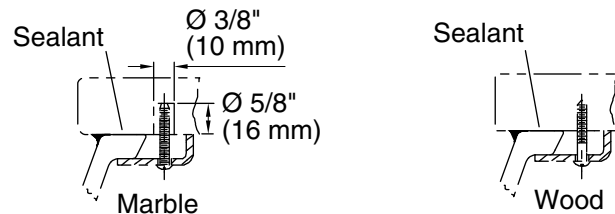

Standard Installation

Installation

Technical Information

All product dimensions are nominal.

Bowl configuration:	Single
Installation:	Under-mount
Bowl area:	Length: 18-7/16" (468 mm) Width: 14-13/16" (376 mm) With overflow: Yes Water depth: 5-3/16" (132 mm)
With overflow:	Yes
Drain hole:	1-3/4" (44 mm)
Template:	1031348-7, required, not included