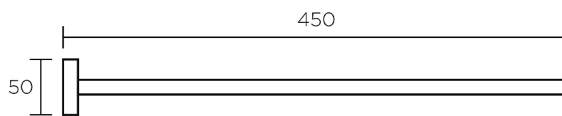

## Plaza Fixed Towel Bar

PZ05

**Finish:** Chrome or Brushed Stainless Steel

**Custom Finishes available:**

Specialty finishes available upon request.

The large diameter tubular design, combined with mitred corners, gives the Plaza fixed towel bar a timeless and contemporary appeal.