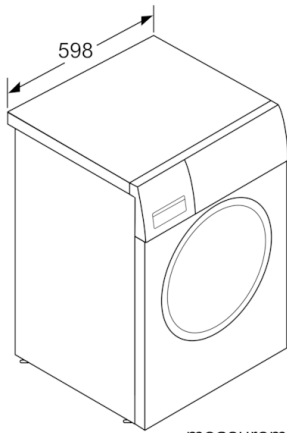

**Technical Data**

Built-in / Free-standing :	Free-standing
Height of removable worktop (mm) :	848
Dimensions of the product (mm) :	848 x 598 x 590
Net weight (kg) :	72.301
Connection Rating (W) :	2300
Current (A) :	10
Voltage (V) :	220-240
Frequency (Hz) :	50
Approval certificates :	CE, VDE
Length electrical supply cord (cm) :	160
Washing performance class :	A
Total annual energy consumption (kWh) :	200.0
Water consumption (l) :	58
Door hinge :	Left
Wheels :	No
EAN code :	4242005083664
Capacity cotton (kg) - NEW (2010/30/EC) :	8.0
Spin drying performance class :	B
Maximum spin speed (rpm) :	1400
:	15
Installation typology :	Freestanding

#### Design

- 32 cm porthole, 171° swing door for easy loading/unloading of clothes
- LED display screen to indicate: Programme status, Temperature and Spin Speed Selection, Remaining Time and 24 Hour End Time Delay, Load Recommendation and Energy Consumption Indicator for selected program

#### Technical Information

- Dimensions (H x W x D): 84.8 cm x 59.8 cm x 59.0 cm (63.2 cm with door frame)

**Serie | 6, washing machine, front loader, 8  
kg, 1400 rpm  
WAT28620AU**

measurements in mm

measurements in mm