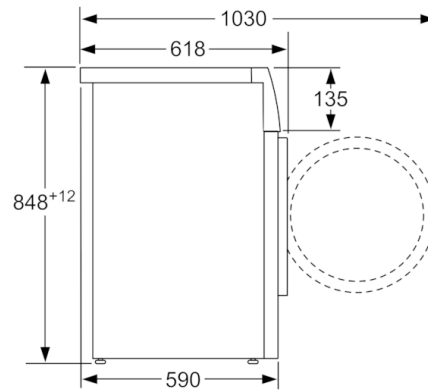

**Technical Data**

Built-in / Free-standing :	Free-standing
Height of removable worktop (mm) :	848
Dimensions of the product (mm) :	848 x 598 x 590
Net weight (kg) :	72.301
Connection Rating (W) :	2300
Current (A) :	10
Voltage (V) :	220-240
Frequency (Hz) :	50
Approval certificates :	CE, VDE
Length electrical supply cord (cm) :	160
Washing performance class :	A
Total annual energy consumption (kWh) :	200.0
Water consumption (l) :	58
Door hinge :	Left
Wheels :	No
EAN code :	4242005083664
Capacity cotton (kg) - NEW (2010/30/EC) :	8.0
Spin drying performance class :	B
Maximum spin speed (rpm) :	1400
:	15
Installation typology :	Freestanding

#### Design

- 32 cm porthole, 171° swing door for easy loading/unloading of clothes
- LED display screen to indicate: Programme status, Temperature and Spin Speed Selection, Remaining Time and 24 Hour End Time Delay, Load Recommendation and Energy Consumption Indicator for selected program

#### Technical Information

- Dimensions (H x W x D): 84.8 cm x 59.8 cm x 59.0 cm (63.2 cm with door frame)

**Serie | 6, washing machine, front loader, 8  
kg, 1400 rpm  
WAT28620AU**

measurements in mm

measurements in mm