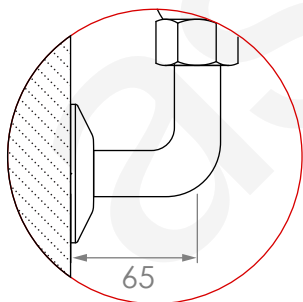

A51.34

KITCHEN SET

5 STAR/6Lpm WELS RATING

STANDARD WITH METAL CROSS HANDLE
OTHER LEVER HANDLE OPTIONS

.ML METAL LEVER

.PL WHITE PORCELAIN
.BL BLACK PORCELAIN
.CK CRACKLE PORCELAIN

.CL SWAROVSKI CRYSTAL

.CC CRYSTAL CROSS

SIDE VIEW DETAIL

REQUIRES G1/2" FEMALE THREAD
AT 200mm FIXED CENTRES