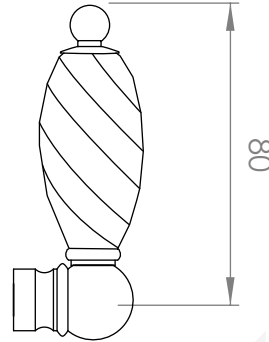

A51.34

KITCHEN SET

5 STAR/6Lpm WELS RATING

STANDARD WITH METAL CROSS HANDLE
OTHER LEVER HANDLE OPTIONS

.ML METAL LEVER

.PL WHITE PORCELAIN
.BL BLACK PORCELAIN
.CK CRACKLE PORCELAIN

.CL SWAROVSKI CRYSTAL

.CC CRYSTAL CROSS

SIDE VIEW DETAIL

REQUIRES G1/2" FEMALE THREAD
AT 200mm FIXED CENTRES