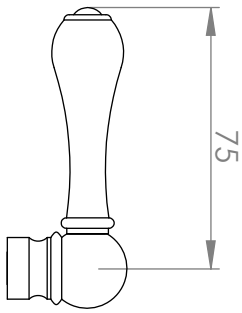

A51.34

KITCHEN SET

5 STAR/6Lpm WELS RATING

STANDARD WITH METAL CROSS HANDLE
OTHER LEVER HANDLE OPTIONS

.ML METAL LEVER

.PL WHITE PORCELAIN
.BL BLACK PORCELAIN
.CK CRACKLE PORCELAIN

.CL SWAROVSKI CRYSTAL

.CC CRYSTAL CROSS

SIDE VIEW DETAIL

REQUIRES G1/2" FEMALE THREAD
AT 200mm FIXED CENTRES