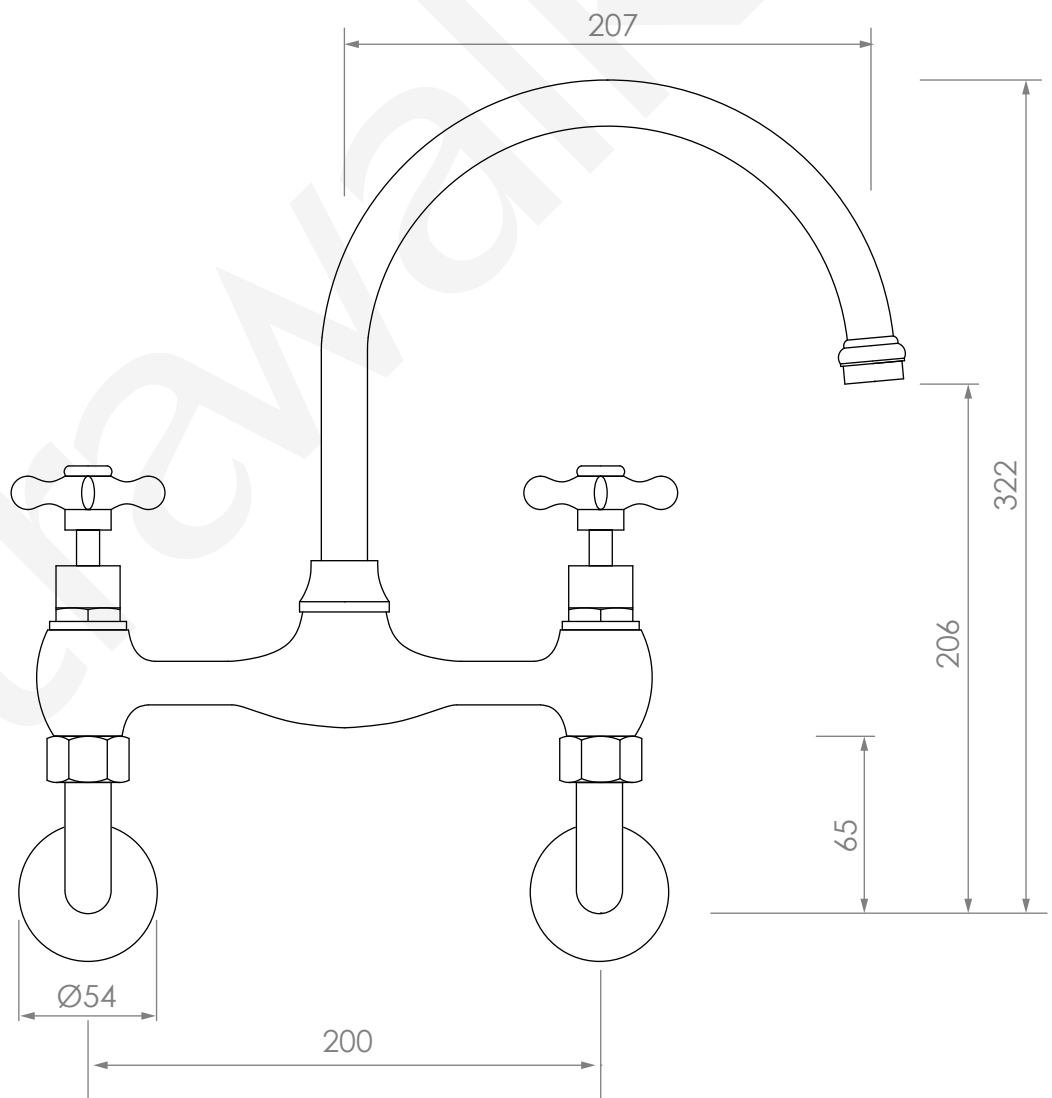

A51.34

KITCHEN SET

5 STAR/6Lpm WELS RATING

STANDARD WITH METAL CROSS HANDLE
OTHER LEVER HANDLE OPTIONS

.ML METAL LEVER

.PL WHITE PORCELAIN
.BL BLACK PORCELAIN
.CK CRACKLE PORCELAIN

.CL SWAROVSKI CRYSTAL

.CC CRYSTAL CROSS

SIDE VIEW DETAIL

REQUIRES G1/2" FEMALE THREAD
AT 200mm FIXED CENTRES