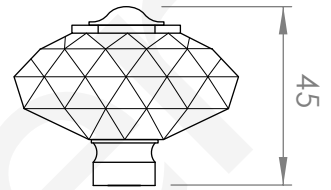

A51.34

KITCHEN SET

5 STAR/6Lpm WELS RATING

STANDARD WITH METAL CROSS HANDLE
OTHER LEVER HANDLE OPTIONS

.ML METAL LEVER

.PL WHITE PORCELAIN
.BL BLACK PORCELAIN
.CK CRACKLE PORCELAIN

.CL SWAROVSKI CRYSTAL

.CC CRYSTAL CROSS

SIDE VIEW DETAIL

REQUIRES G1/2" FEMALE THREAD
AT 200mm FIXED CENTRES