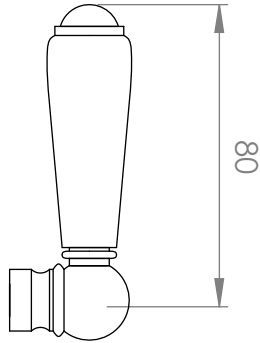

A51.34

KITCHEN SET

5 STAR/6Lpm WELS RATING

STANDARD WITH METAL CROSS HANDLE
OTHER LEVER HANDLE OPTIONS

.ML METAL LEVER

.PL WHITE PORCELAIN
.BL BLACK PORCELAIN
.CK CRACKLE PORCELAIN

.CL SWAROVSKI CRYSTAL

.CC CRYSTAL CROSS

SIDE VIEW DETAIL

REQUIRES G1/2" FEMALE THREAD
AT 200mm FIXED CENTRES