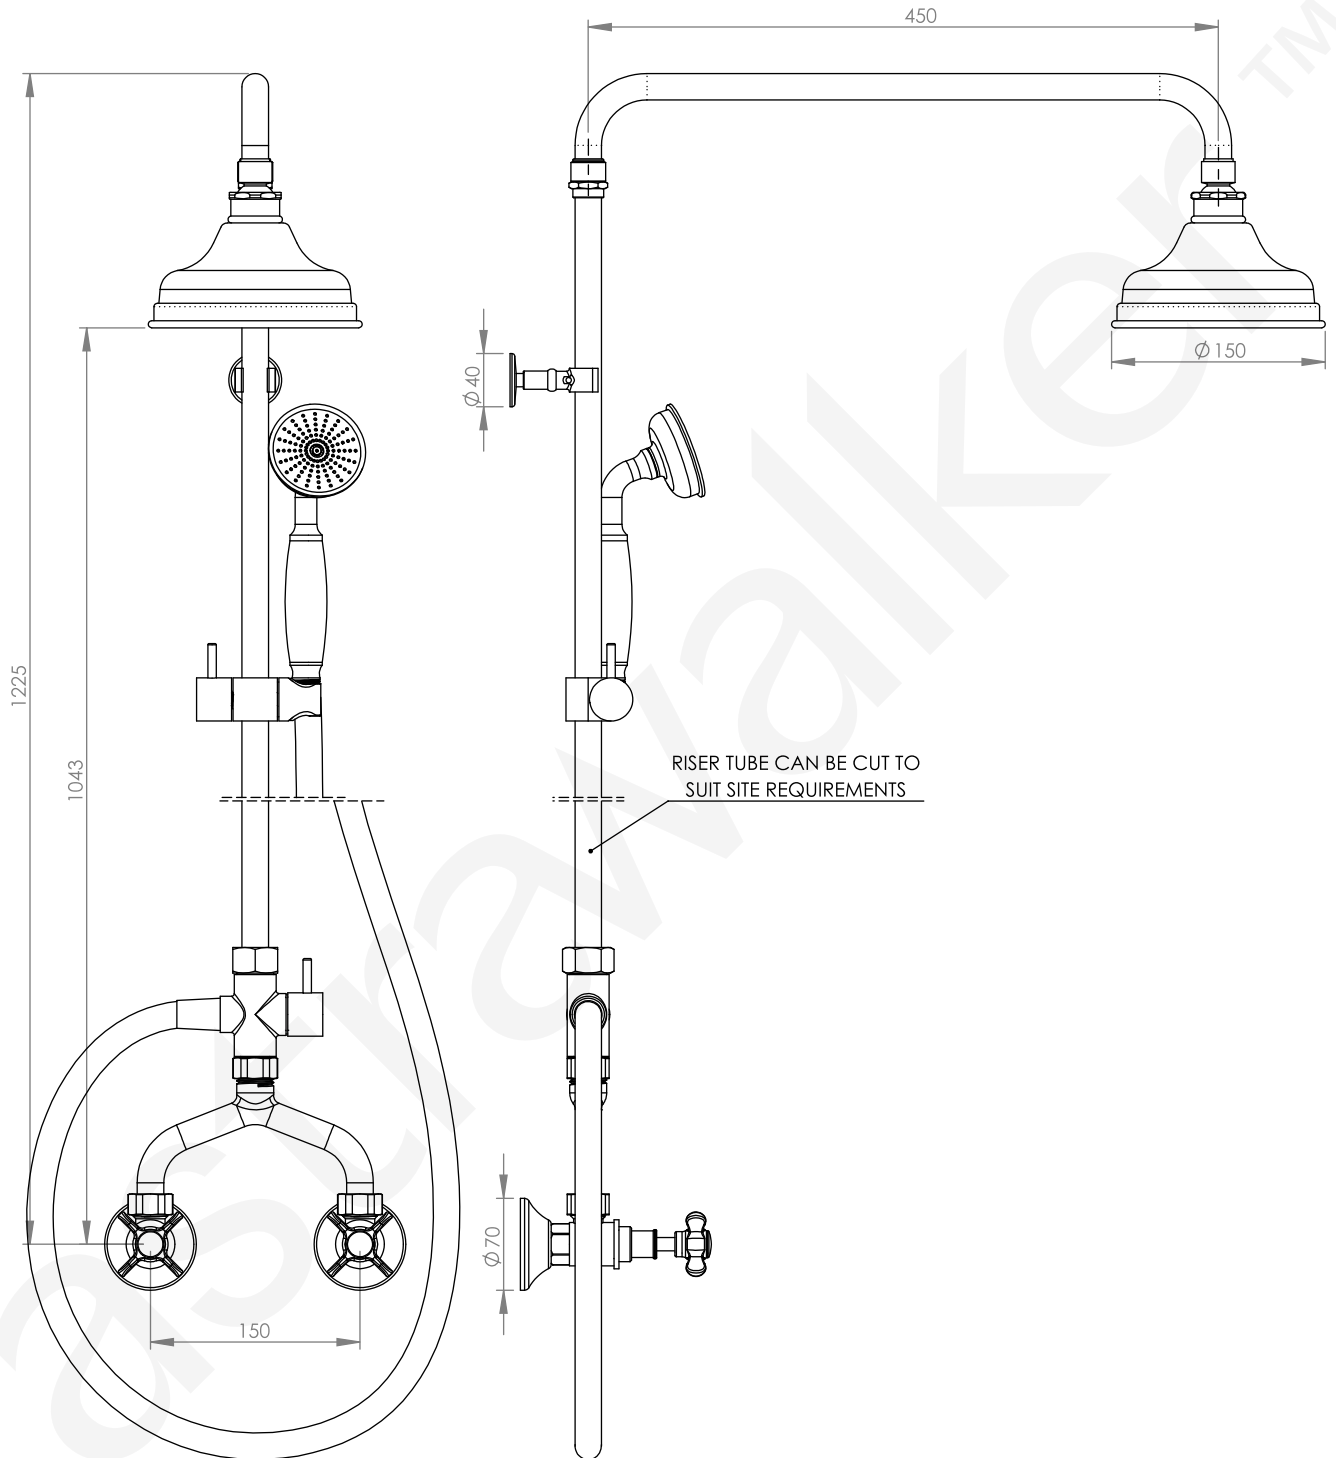

OLDE ENGLISH

aw™

A51.13.V3

Require G 1/2" male thread out of the wall at 150mm fixed centres

astrawalker™

OLDE ENGLISH

aw™

A51.13.V3