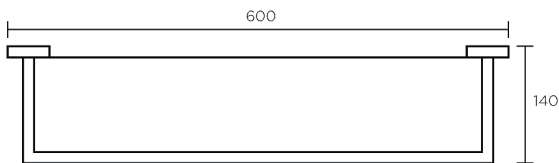

Plaza Glass Shelf 60cm

PZ10

Finish: Chrome or Brushed Stainless Steel

Custom Finishes available:

Specialty finishes available upon request.

The large diameter tubular design, combined with mitred corners, gives the Plaza 60cm glass shelf a timeless and contemporary appeal.

Crafted in Italy from high grade stainless steel, you can be assured of Plaza's long lasting looks and durability. The double screw fixing ensures that the accessories remain firmly fixed to the wall.