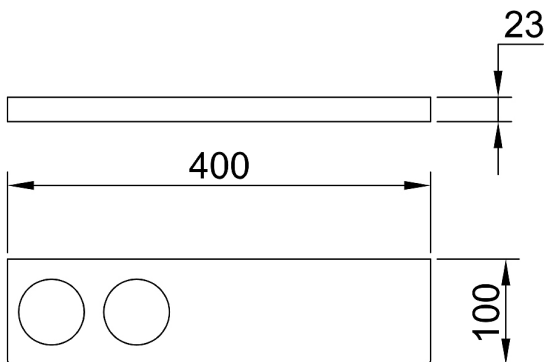

**Eneo Shelf
with Double Glass Holder 40cm**
EN63

Finish: Chrome

Custom Finishes available:

Specialty finishes available upon request.

By combining the square geometric form with the gentleness of curved corners, the Eneo 40 cm shelf with double glass holder has perfectly captured today's design trend. That trend is contemporary luxury. Contemporary, through the use of straight lines. Luxury, through generous proportions, softened edges and chrome plated brass construction.