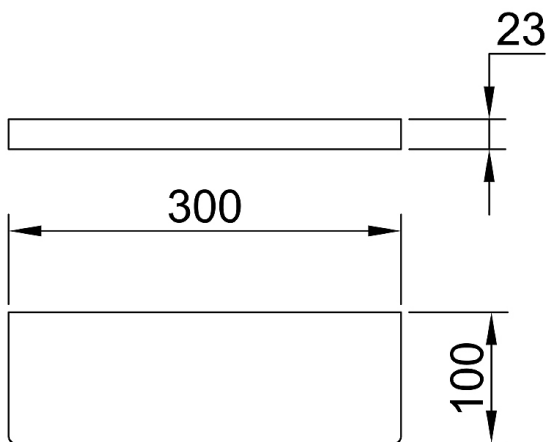

Eneo Shelf 30cm

EN41

Finish: Chrome

Custom Finishes available:

Specialty finishes available upon request.

By combining the square geometric form with the gentleness of curved corners, the Eneo 30cm shelf has perfectly captured today's design trend. That trend is contemporary luxury. Contemporary, though the use of straight lines. Luxury, through generous proportions, softened edges and chrome plated brass construction.