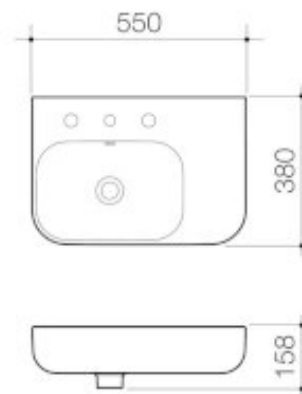

PRODUCT CODES

873905W	Luna Shelf Wall Basin	$357.00*
873915W	Luna Shelf Wall Basin 1TH	$357.00*
873935W	Luna Shelf Wall Basin 3TH	$357.00*