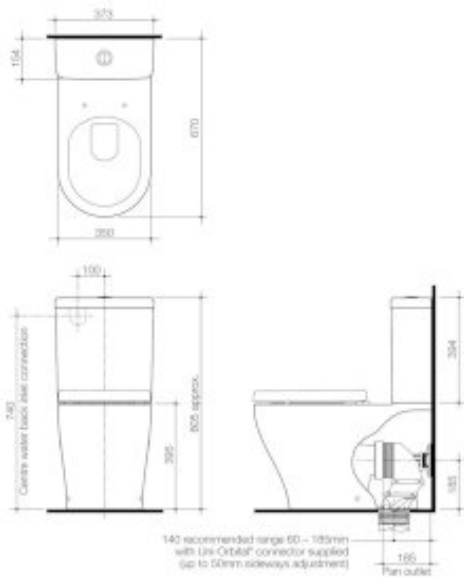

- WELS 4 star rated, 4.5/3L (3.5L avg/flush) - Back entry or bottom inlet cistern
- Universal trap for S or P trap installations - Includes quick release, soft close seat
- Supplied with patented Uni Orbital® connector that extends to any position up to a 50mm radius

### PRODUCT CODES

829710W	Luna Wall Faced Toilet Suite - Bottom Inlet	\$720.00*
829720W	Luna Wall Faced Toilet Suite - Back Entry	\$720.00*

© COPYRIGHT 2014 - CAROMA INDUSTRIES LIMITED

\*All price are recommended retail inclusive of GST in AUD. To be used as a guide only, prices may vary between model variations, and are subject to change without notice. A number of brands and products on this page are the subject of registered trade marks, register designs and/or registered patents. View full disclaimer on [specify.caroma.com.au](http://specify.caroma.com.au)