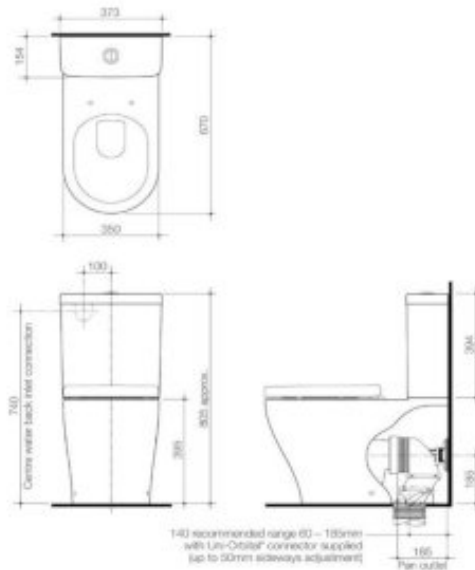

## LUNA WALL FACED TOILET SUITE

VISIT SPECIFY.CAROMA.COM.AU

The below products have been shared with you through the Caroma Specify website.

Visit [specify.caroma.com.au](http://specify.caroma.com.au) to find more inspirational and innovative bathroom products.

- WELS 4 star rated, 4.5/3L (3.5L avg/flush) - Back entry or bottom inlet cistern
- Universal trap for S or P trap installations - Includes quick release, soft close seat
- Supplied with patented Uni Orbital® connector that extends to any position up to a 50mm radius

### PRODUCT CODES

829710W	Luna Wall Faced Toilet Suite - Bottom Inlet	\$720.00*
829720W	Luna Wall Faced Toilet Suite - Back Entry	\$720.00*

© COPYRIGHT 2014 - CAROMA INDUSTRIES LIMITED

\*All price are recommended retail inclusive of GST in AUD. To be used as a guide only, prices may vary between model variations, and are subject to change without notice. A number of brands and products on this page are the subject of registered trade marks, register designs and/or registered patents. View full disclaimer on [specify.caroma.com.au](http://specify.caroma.com.au)