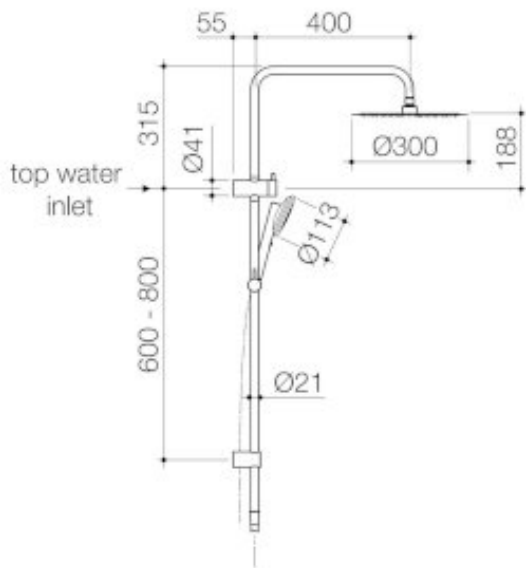

© COPYRIGHT 2014 - CAROMA INDUSTRIES LIMITED

*All price are recommended retail inclusive of GST in AUD. To be used as a guide only, prices may vary between model variations, and are subject to change without notice. A number of brands and products on this page are the subject of registered trade marks, register designs and/or registered patents. View full disclaimer on specify.caroma.com.au