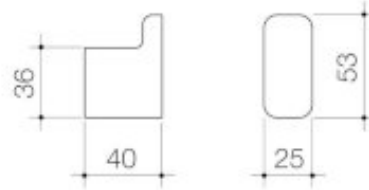

#### PRODUCT CODES

99608BN	Luna Robe Hook Brushed Nickel	\$29.80*
99608BL	Luna Robe Hook Black	\$29.80*
99608BB	Luna Robe Hook Brushed Brass	\$30.00*
99608C	Luna Robe Hook	\$27.10*

© COPYRIGHT 2014 - CAROMA INDUSTRIES LIMITED