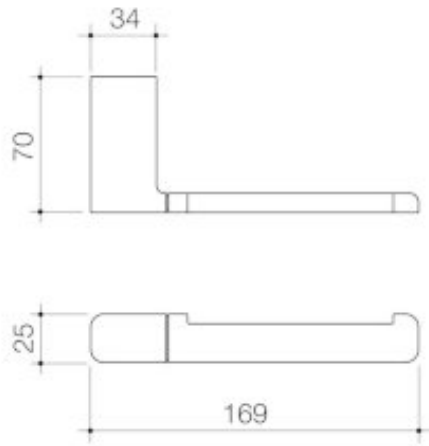

*Constructed from high quality brass for long lasting durability *Easy DIY Installation *Durable brushed nickel finish

PRODUCT CODES

99607BN	Luna Toilet Roll Holder Brushed Nickel	\$54.00*
99607BL	Luna Toilet Roll Holder Black	\$53.60*
99607BB	Luna Toilet Roll Holder Brushed Brass	\$54.00*
99607C	Luna Toilet Roll Holder	\$48.70*