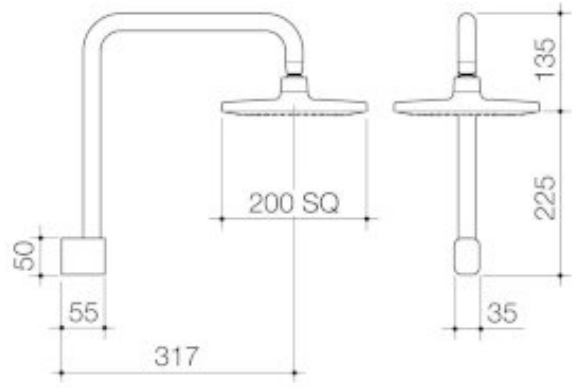

© COPYRIGHT 2014 - CAROMA INDUSTRIES LIMITED

*All price are recommended retail inclusive of GST in AUD. To be used as a guide only, prices may vary between model variations, and are subject to change without notice. A number of brands and products on this page are the subject of registered trade marks, register designs and/or registered patents. View full disclaimer on specify.caroma.com.au