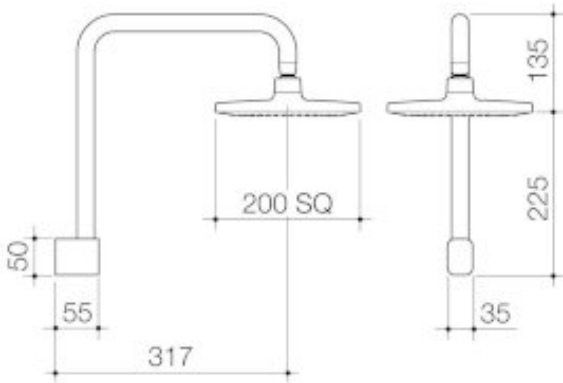

© COPYRIGHT 2014 - CAROMA INDUSTRIES LIMITED

*All price are recommended retail inclusive of GST in AUD. To be used as a guide only, prices may vary between model variations, and are subject to change without notice. A number of brands and products on this page are the subject of registered trade marks, register designs and/or registered patents. View full disclaimer on specify.caroma.com.au