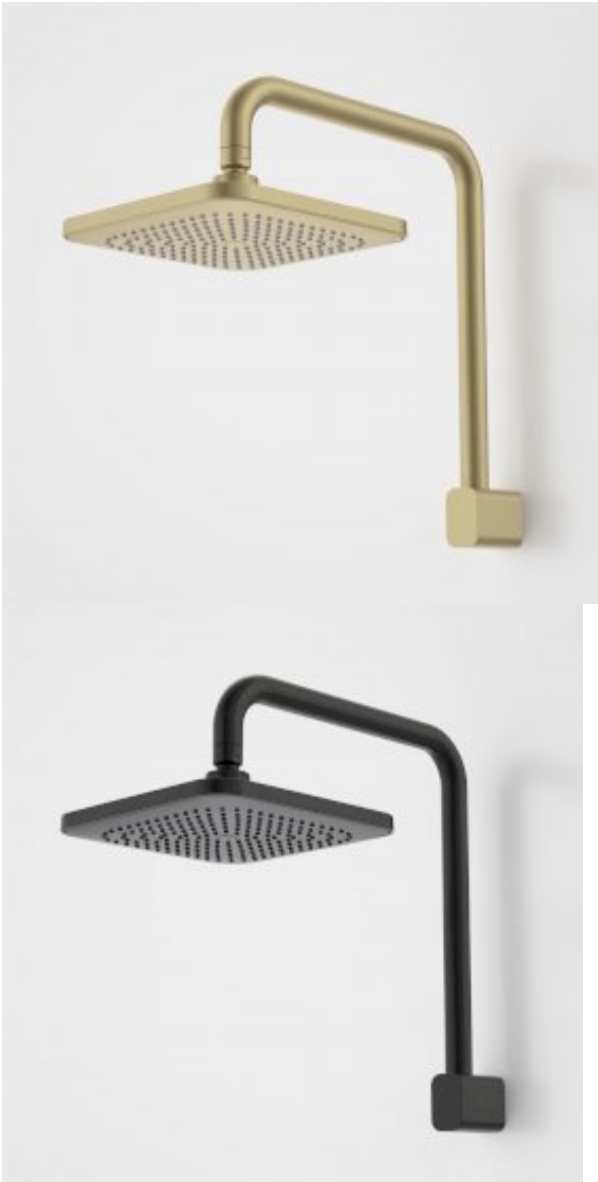

LUNA FIXED OVERHEAD SHOWER

VISIT [SPECIFY.CAROMA.COM.AU](https://specify.caroma.com.au)

The below products have been shared with you through the Caroma Specify website.

Visit specify.caroma.com.au to find more inspirational and innovative bathroom products.

LUNA FIXED OVERHEAD SHOWER

The Luna collection offers timeless and enduring bathroom essentials that are well-designed with Australian ingenuity to suit your lifestyle. The extensive product range features soft curves and sleek, modern designs in on-trend colours to create an everyday luxury bathroom experience.

*Constructed from high quality brass for long lasting durability *Caroma tapware is 100% leak tested *Easy clean silicone nozzles prevents limescale build up *Water flow efficiency without compromising on performance *Premium quality flow regulators to ensure the shower delivers a consistent flow of water under a range of water pressures *Durable brushed nickel finish

PRODUCT CODES

90391BN4E Luna Fixed Overhead Shower Brushed Nickel	\$307.00*
90391BL4E Luna Fixed Overhead Shower Black	\$307.00*
90391BB4E Luna Fixed Overhead Shower Brushed Brass	\$307.00*
90391C4E Luna Fixed Overhead Shower	\$279.00*