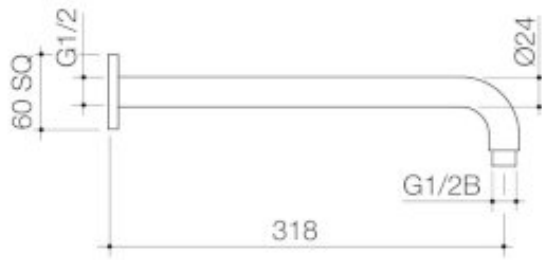

*Constructed from high quality brass for long lasting durability *Durable brushed nickel finish

PRODUCT CODES

90390BN Luna Right Angle Shower Arm Brushed Nickel	\$134.00*
90390BL Luna Right Angle Shower Arm Black	\$134.00*
90390BB Luna Right Angle Shower Arm Brushed Brass	\$134.00*
90390C Luna Right Angle Shower Arm	\$122.00*