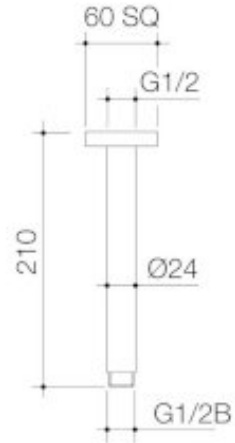

*Constructed from high quality brass for long lasting durability *Durable brushed nickel finish

PRODUCT CODES

90388BN Luna Straight Arm Square Flange 210 Brushed Nickel	\$134.00*
90388BL Luna Straight Arm Square Flange 210 Black	\$134.00*
90388BB Luna Straight Arm Square Flange 210 Brushed Brass	\$134.00*
90388C Luna Straight Arm Flange 210MM	\$122.00*