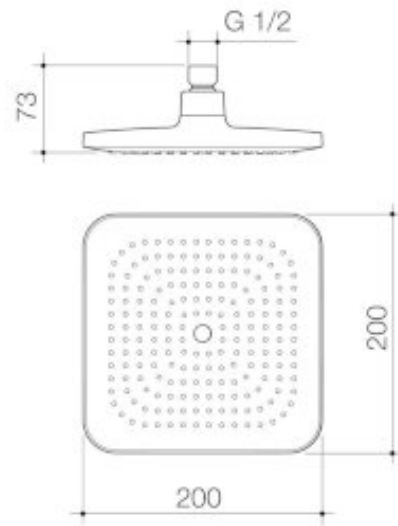

© COPYRIGHT 2014 - CAROMA INDUSTRIES LIMITED

*All price are recommended retail inclusive of GST in AUD. To be used as a guide only, prices may vary between model variations, and are subject to change without notice. A number of brands and products on this page are the subject of registered trade marks, register designs and/or registered patents. View full disclaimer on specify.caroma.com.au