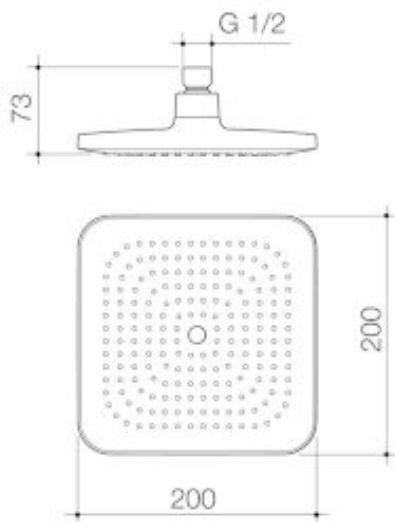

© COPYRIGHT 2014 - CAROMA INDUSTRIES LIMITED

*All price are recommended retail inclusive of GST in AUD. To be used as a guide only, prices may vary between model variations, and are subject to change without notice. A number of brands and products on this page are the subject of registered trade marks, register designs and/or registered patents. View full disclaimer on specify.caroma.com.au