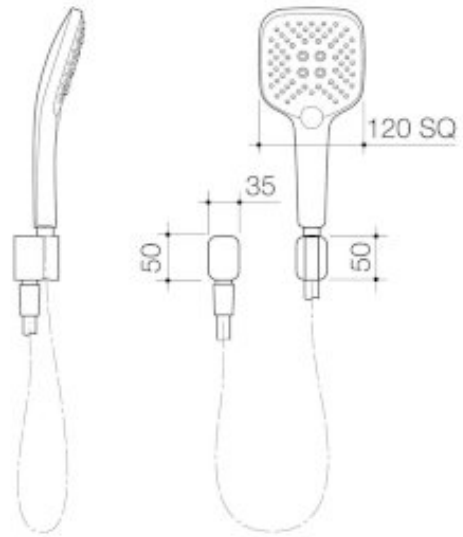

© COPYRIGHT 2014 - CAROMA INDUSTRIES LIMITED

*All price are recommended retail inclusive of GST in AUD. To be used as a guide only, prices may vary between model variations, and are subject to change without notice. A number of brands and products on this page are the subject of registered trade marks, register designs and/or registered patents. View full disclaimer on specify.caroma.com.au