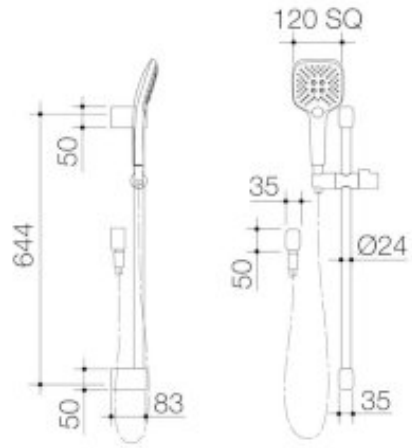

*Constructed from high quality brass for long lasting durability *Caroma tapware is 100% leak tested *Multispray feature *Easy clean silicone nozzles prevents limescale build up *Water flow efficiency without compromising on performance *Premium quality flow regulators to ensure the shower delivers a consistent flow of water under a range of water pressures *Durable satin black finish

PRODUCT CODES

90384BL4F Luna Multifunction Rail Shower Black	\$288.00*
90384BN4F Luna Multifunction Rail Shower Brushed Nickel	\$288.00*
90384BB4F Luna Multifunction Rail Shower Brushed Brass	\$288.00*
90384C4F Luna Multi-function Rail Shower	\$262.00*