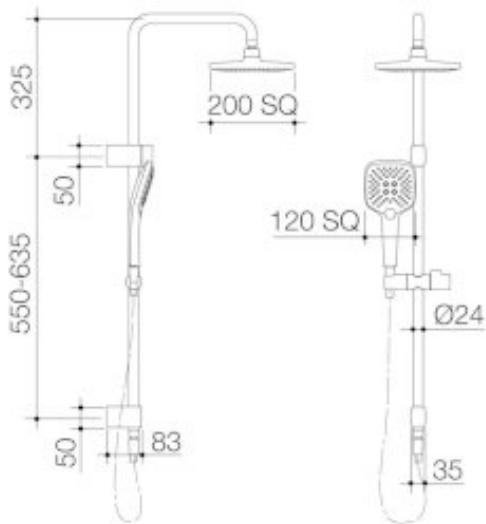

*Constructed from high quality brass for long lasting durability *Caroma tapware is 100% leak tested *Multispray feature on hand piece *Easy clean silicone nozzles prevents limescale build up *Water flow efficiency without compromising on performance *Premium quality flow regulators to ensure the shower delivers a consistent flow of water under a range of water pressures *Durable brushed nickel finish

PRODUCT CODES

90383BN4E	Luna Multifunction Rail Shower with Overhead Brushed Nickel	\$757.00*
90383BL4E	Luna Multifunction Rail Shower with Overhead Black	\$757.00*
90383BB4E	Luna Multifunction Rail Shower with Overhead Brushed Brass	\$757.00*
90383C4E	Luna Multifunction Rail Shower with Overhead Chrome	\$688.00*