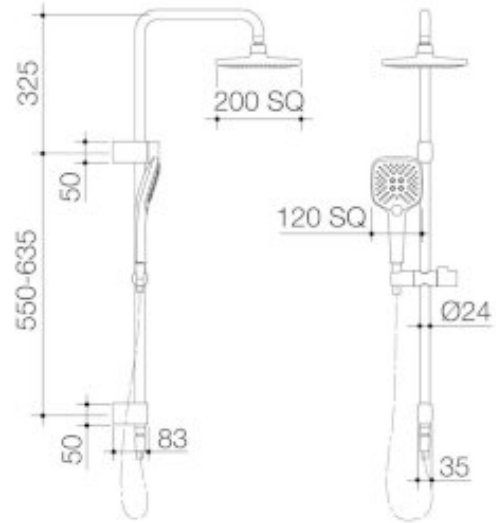

LUNA MULTIFUNCTION RAIL SHOWER WITH OVERHEAD

VISIT SPECIFY.CAROMA.COM.AU

The below products have been shared with you through the Caroma Specify website.

Visit specify.caroma.com.au to find more inspirational and innovative bathroom products.

*Constructed from high quality brass for long lasting durability *Caroma tapware is 100% leak tested *Multispray feature on hand piece *Easy clean silicone nozzles prevents limescale build up *Water flow efficiency without compromising on performance *Premium quality flow regulators to ensure the shower delivers a consistent flow of water under a range of water pressures *Durable brushed nickel finish

PRODUCT CODES

90383BN4E	Luna Multifunction Rail Shower with Overhead Brushed Nickel	\$757.00*
90383BL4E	Luna Multifunction Rail Shower with Overhead Black	\$757.00*
90383BB4E	Luna Multifunction Rail Shower with Overhead Brushed Brass	\$757.00*
90383C4E	Luna Multifunction Rail Shower with Overhead Chrome	\$688.00*