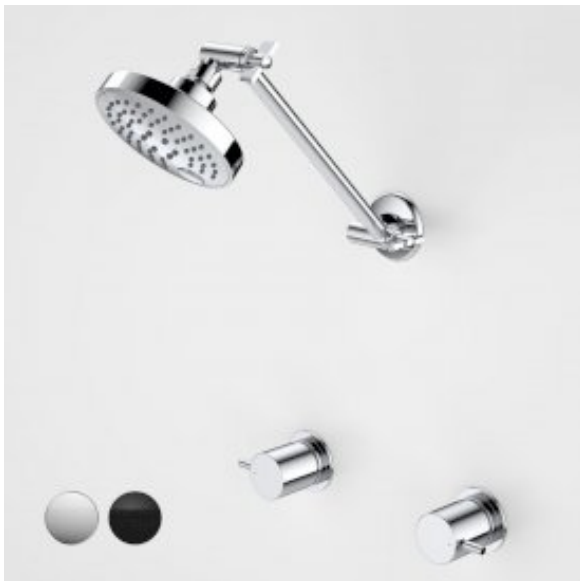

## LUNA LEVER SHOWER TAP SET

VISIT [SPECIFY.CAROMA.COM.AU](https://specify.caroma.com.au)

The below products have been shared with you through the Caroma Specify website.

Visit [specify.caroma.com.au](https://specify.caroma.com.au) to find more inspirational and innovative bathroom products.

### LUNA LEVER SHOWER TAP SET

The Luna collection offers timeless and enduring bathroom essentials that are well-designed with Australian ingenuity to suit your lifestyle. The extensive product range features soft curves and sleek, modern designs in on-trend colours to create an everyday luxury bathroom experience.

\*Modern cylindrical shape for easy clean and care \*Half turn ceramic disc cartridge provides long lasting performance \*Constructed from high quality brass for long lasting durability \*Caroma tapware is 100% leak tested \*Water flow efficient without compromising the experience \*Durable satin black finish \*Three spray functions via push button for added comfort \*Easy clean silicone nozzles prevents limescale build up

#### PRODUCT CODES

90332BL3A	Luna Lever Shower Set Black	\$286.00*
90332C3A	Luna Lever Shower Tap Set	\$260.00*

© COPYRIGHT 2014 - CAROMA INDUSTRIES LIMITED

\*All price are recommended retail inclusive of GST in AUD. To be used as a guide only, prices may vary between model variations, and are subject to change without notice.  
A number of brands and products on this page are the subject of registered trade marks, register designs and/or registered patents. View full disclaimer on [specify.caroma.com.au](http://specify.caroma.com.au)