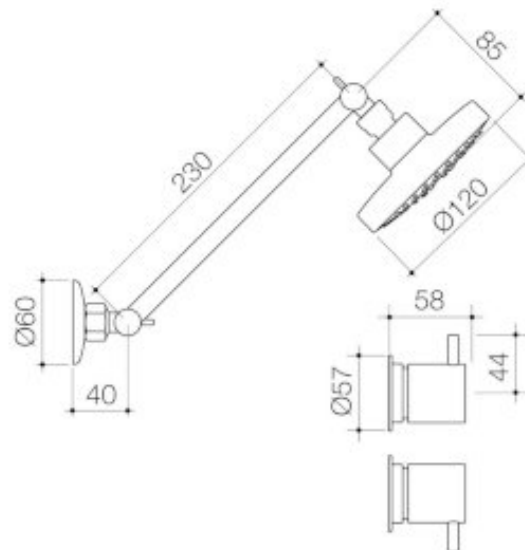

## LUNA LEVER SHOWER TAP SET

VISIT [SPECIFY.CAROMA.COM.AU](https://specify.caroma.com.au)

The below products have been shared with you through the Caroma Specify website.

Visit [specify.caroma.com.au](https://specify.caroma.com.au) to find more inspirational and innovative bathroom products.

\*Modern cylindrical shape for easy clean and care \*Half turn ceramic disc cartridge provides long lasting performance \*Constructed from high quality brass for long lasting durability \*Caroma tapware is 100% leak tested \*Water flow efficient without compromising the experience \*Durable satin black finish \*Three spray functions via push button for added comfort \*Easy clean silicone nozzles prevents limescale build up

#### PRODUCT CODES

90332BL3A	Luna Lever Shower Set Black	\$286.00*
90332C3A	Luna Lever Shower Tap Set	\$260.00*

© COPYRIGHT 2014 - CAROMA INDUSTRIES LIMITED

\*All price are recommended retail inclusive of GST in AUD. To be used as a guide only, prices may vary between model variations, and are subject to change without notice.  
A number of brands and products on this page are the subject of registered trade marks, register designs and/or registered patents. View full disclaimer on [specify.caroma.com.au](http://specify.caroma.com.au)