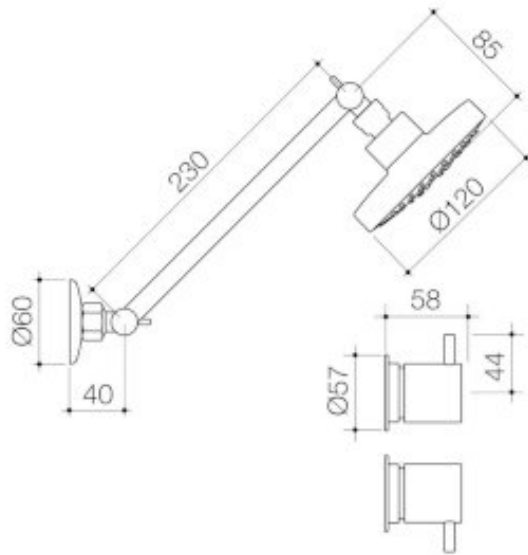

© COPYRIGHT 2014 - CAROMA INDUSTRIES LIMITED

*All price are recommended retail inclusive of GST in AUD. To be used as a guide only, prices may vary between model variations, and are subject to change without notice.
A number of brands and products on this page are the subject of registered trade marks, register designs and/or registered patents. View full disclaimer on specify.caroma.com.au