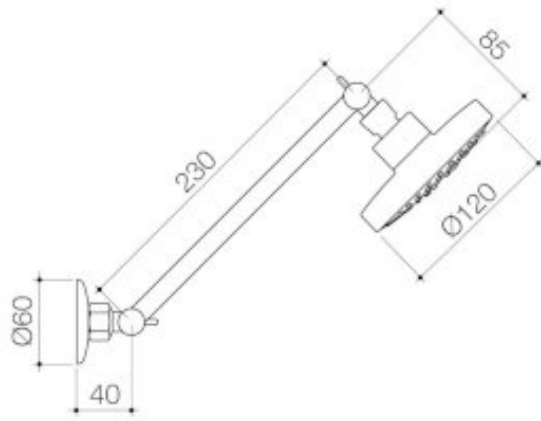

Designed to save water- Hard wearing metal construction- Modern cylindrical shape for easy clean and care

PRODUCT CODES

90304C3A	Luna Adjustable Shower And Arm	\$112.00*
90304BL3A	Luna Adjustable Shower And Arm Black	\$123.00*