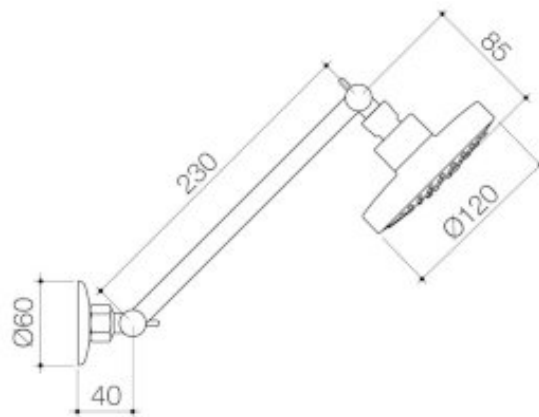

LUNA ADJUSTABLE SHOWER AND ARM

VISIT SPECIFY.CAROMA.COM.AU

The below products have been shared with you through the Caroma Specify website.

Visit specify.caroma.com.au to find more inspirational and innovative bathroom products.

Designed to save water- Hard wearing metal construction- Modern cylindrical shape for easy clean and care

PRODUCT CODES

90304C3A	Luna Adjustable Shower And Arm	\$112.00*
90304BL3A	Luna Adjustable Shower And Arm Black	\$123.00*