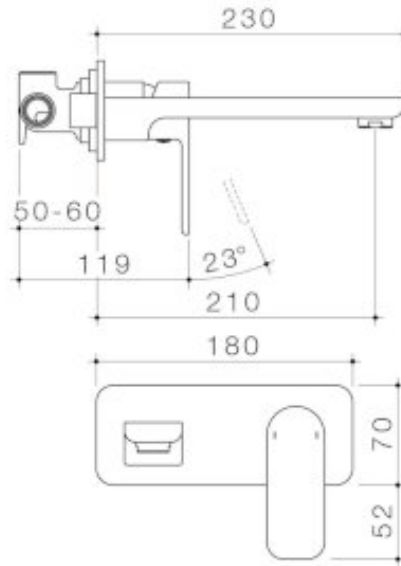

© COPYRIGHT 2014 - CAROMA INDUSTRIES LIMITED

*All price are recommended retail inclusive of GST in AUD. To be used as a guide only, prices may vary between model variations, and are subject to change without notice.
A number of brands and products on this page are the subject of registered trade marks, register designs and/or registered patents. View full disclaimer on specify.caroma.com.au