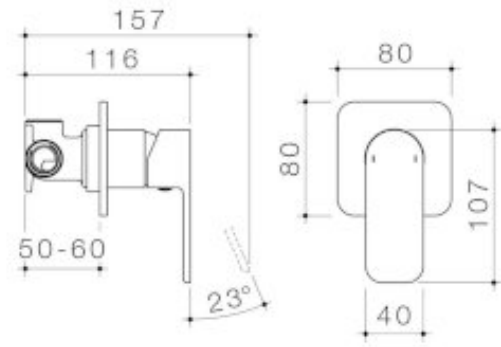

- Chrome finish - Stylish, timeless design - Matching Luna Toilets, Basins and Baths available

PRODUCT CODES

68184C	Luna Bath/Shower Mixer	\$183.00*
68184BN	Luna Bath/Shower Mixer Brushed Nickel	\$201.00*
68184BL	Luna Bath/Shower Mixer Black	\$201.00*
68184BB	Luna Bath/Shower Mixer Brushed Brass	\$201.00*