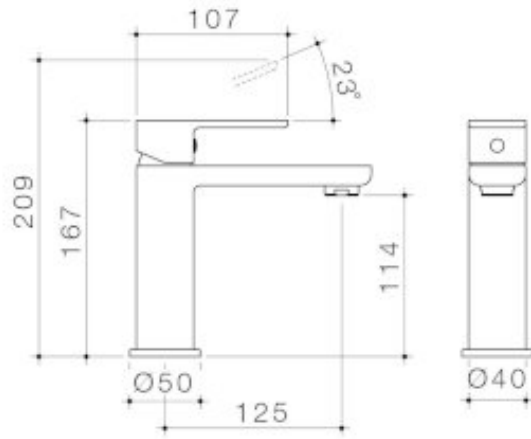

© COPYRIGHT 2014 - CAROMA INDUSTRIES LIMITED

*All price are recommended retail inclusive of GST in AUD. To be used as a guide only, prices may vary between model variations, and are subject to change without notice. A number of brands and products on this page are the subject of registered trade marks, register designs and/or registered patents. View full disclaimer on specify.caroma.com.au