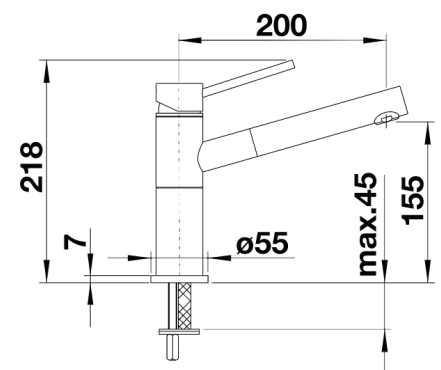

1000kPa

Spray Hose Length Total:

1500mm

Extension Hose Length:

450mm

Dimensions:

200mm spout length
155mm spout height
218mm tap height

Mounting Hole:

Ø 35 mm tap hole required

Standard Inclusions:

Australian standard flexible hose and fittings
Stabilising plate to increase stability of the tap when fitted in stainless steel sinks

Warranty:

10 years

Line Drawings

Note: Measurements are within 2 - 3mm of factory tolerance. It is advisable to check dimensions of physical product when measuring for installations and before doing any cut outs.
*Due to continual product development the information provided is not final and may be subject to change.