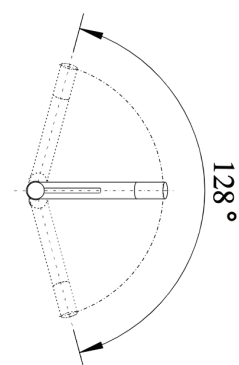

1000kPa

Spray Hose Length Total:

1500mm

Extension Hose Length:

450mm

Dimensions:

200mm spout length
155mm spout height
218mm tap height

Mounting Hole:

Ø 35 mm tap hole required

Standard Inclusions:

Australian standard flexible hose and fittings
Stabilising plate to increase stability of the tap when fitted in stainless steel sinks

Warranty:

10 years

Line Drawings

Note: Measurements are within 2 - 3mm of factory tolerance. It is advisable to check dimensions of physical product when measuring for installations and before doing any cut outs.
*Due to continual product development the information provided is not final and may be subject to change.