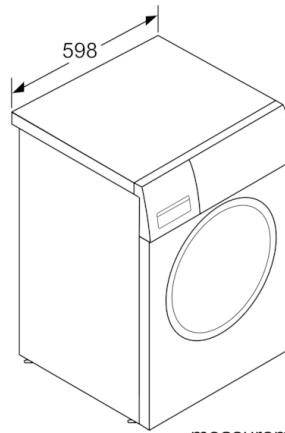

Technical Data

Built-in / Free-standing :	Free-standing
Height of removable worktop (mm) :	850
Dimensions of the product (mm) :	848 x 598 x 550
Net weight (kg) :	70.050
Connection Rating (W) :	2050
Current (A) :	10
Voltage (V) :	220-240
Frequency (Hz) :	50
Approval certificates :	Australia Standards
Length electrical supply cord (cm) :	175
Total annual energy consumption (kWh) :	247.0
Water consumption (l) :	69
Door hinge :	Left
Wheels :	No
EAN code :	4242005202331
Capacity cotton (kg) - NEW (2010/30/EC) :	8.0
Energy consumption annual (kWh/annum) :	285.00
Energy consumption (kWh) :	0.76
Spin drying performance class :	C
Maximum spin speed (rpm) :	1200
Noise level washing (dB(A) re 1 pW) :	56
Noise level spinning (dB(A) re 1 pW) :	72
Installation typology :	Freestanding

Design

- Large LED display screen to indicate: Programme status, Temperature and Spin Speed Selection, Remaining Time and 24 h End Time Delay, Load Recommendation
- TouchControl buttons include : Start/Pause with Reload function, ecoPerfect/speedPerfect, Temperature Selection, Spin speed adjust
- 32 cm porthole, 175° swing door for easy loading and unloading of laundry

Safety

- Advanced AquaSecure™ self-sealing hose to minimise risk of flooding
- Child-proof lock

Technical Information

- Dimensions (H x W x D): 84.8 cm x 59.8 cm x 55.0 cm (60.0 cm with door frame). Note: Due to its shorter depth, it is not recommended to stack a dryer on top of this machine.

**Serie | 4, washing machine, front loader, 8
kg, 1200 rpm
WAN24120AU**

measurements in mm

measurements in mm