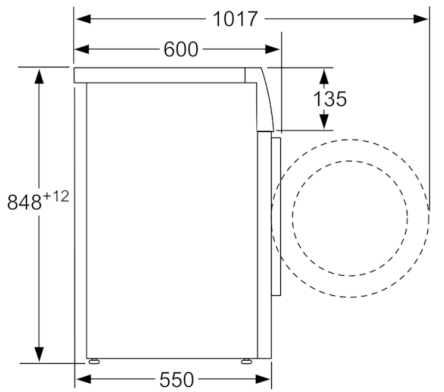

Technical Data

Built-in / Free-standing :	Free-standing
Height of removable worktop (mm) :	850
Dimensions of the product (mm) :	848 x 598 x 550
Net weight (kg) :	70.050
Connection Rating (W) :	2050
Current (A) :	10
Voltage (V) :	220-240
Frequency (Hz) :	50
Approval certificates :	Australia Standards
Length electrical supply cord (cm) :	175
Total annual energy consumption (kWh) :	247.0
Water consumption (l) :	69
Door hinge :	Left
Wheels :	No
EAN code :	4242005202331
Capacity cotton (kg) - NEW (2010/30/EC) :	8.0
Energy consumption annual (kWh/annum) :	285.00
Energy consumption (kWh) :	0.76
Spin drying performance class :	C
Maximum spin speed (rpm) :	1200
Noise level washing (dB(A) re 1 pW) :	56
Noise level spinning (dB(A) re 1 pW) :	72
Installation typology :	Freestanding

Design

- Large LED display screen to indicate: Programme status, Temperature and Spin Speed Selection, Remaining Time and 24 h End Time Delay, Load Recommendation
- TouchControl buttons include : Start/Pause with Reload function, ecoPerfect/speedPerfect, Temperature Selection, Spin speed adjust
- 32 cm porthole, 175° swing door for easy loading and unloading of laundry

Safety

- Advanced AquaSecure™ self-sealing hose to minimise risk of flooding
- Child-proof lock

Technical Information

- Dimensions (H x W x D): 84.8 cm x 59.8 cm x 55.0 cm (60.0 cm with door frame). Note: Due to its shorter depth, it is not recommended to stack a dryer on top of this machine.

**Serie | 4, washing machine, front loader, 8
kg, 1200 rpm
WAN24120AU**

measurements in mm

measurements in mm