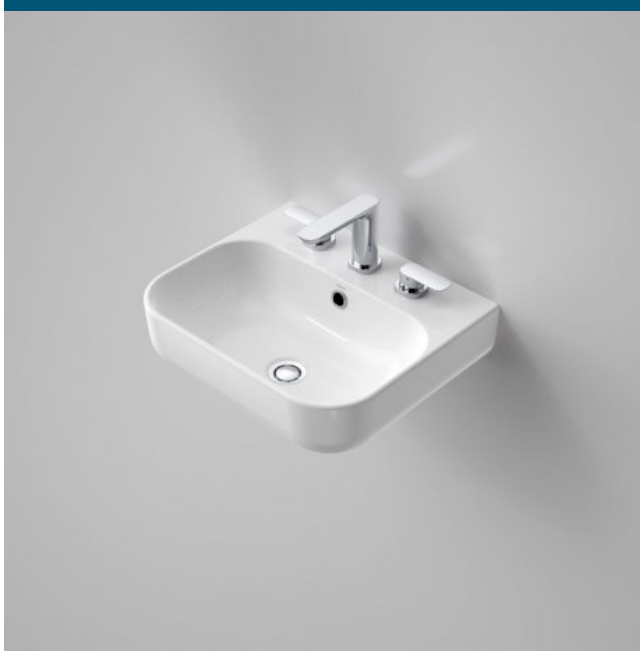

(<https://specify.caroma.com.au>)

DELIVERY ESTIMATOR

([HTTPS://WWW.GWAPRICELIST.COM.AU/](https://www.gwapricelist.com.au/))

(<https://gwa-prod-pxm-20537-art-4916.jpg>)
https://www.gwapricelist.com/items/large/13792_Caroma_Coolibah_Luna_Wall_Basin_874

LUNA WALL BASIN

Twitter (<https://twitter.com/share?>)

url=<https://specify.caroma.com.au/products/basins/luna-wall-basin>

The Luna collection offers timeless and enduring bathroom essentials that are well-designed with Australian ingenuity to suit your lifestyle. The extensive product range features soft curves and sleek, modern designs in on-trend colours to create an everyday luxury bathroom experience.

- Wall basins create the illusion of more space in your bathroom
- 4 litre bowl capacity to overflow
- White plug & chrome flush fitting waste included
- Optional Eco bottle trap available in black, white and chrome
- Complete the look with Luna tapware, baths and toilet suites

SPECIFICATION

Product Type	Wall Hung
SHAPE	Rectangular
TAPHOLES	One Tap Hole
OVERFLOW	Yes
CAPACITY	4
WELS STAR RATING AND FLOW RATE	Not Applicable

PRODUCT CODES

874215W	Luna Wall Basin 1TH	\$325.00*	(/specification/add/874215W?childcode=874215W&token=96r2efaky4)
874235W	Luna Wall Basin 3TH	\$325.00*	(/SPECIFICATION/REMOVE/874235W?CHILDCODE=874235W&TOKEN=SYRD4XZ0NH)
874205W	Luna Wall Basin	\$325.00*	(/SPECIFICATION/REMOVE/874205W?CHILDCODE=874205W&TOKEN=EFCKQAX6FKQ)