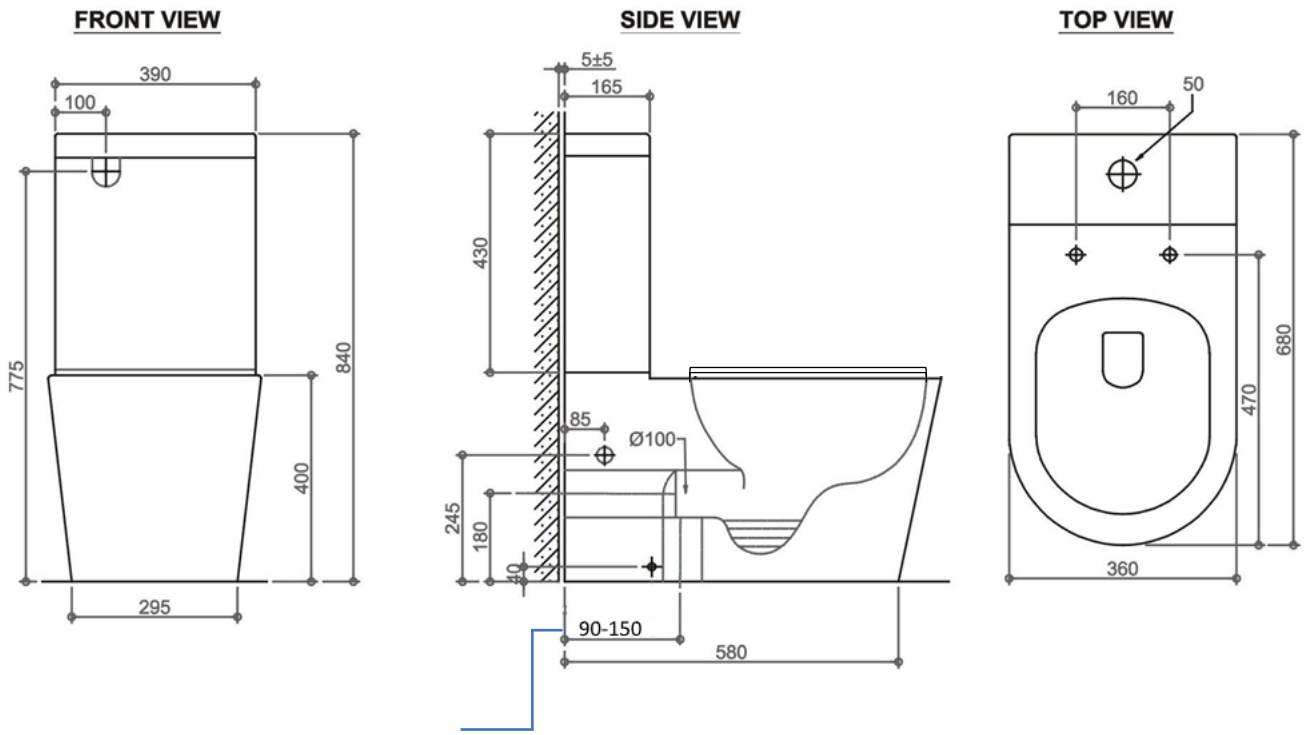

KOVA-BTW-SL

Kova Rimless BTW Toilet Suite With Slim Seat

Kova Rimless Back to Wall Toilet Suite with Slim Soft Close Seat

- Easy Clean Rimless Design
- Removable Slim Soft Close seat
- Universal Water Inlet
- S or P Trap

4.5/3Lpm WELS 4 Star

Code:

KOVA-BTW-SL

White Ceramic

Recommended Setout
140mm