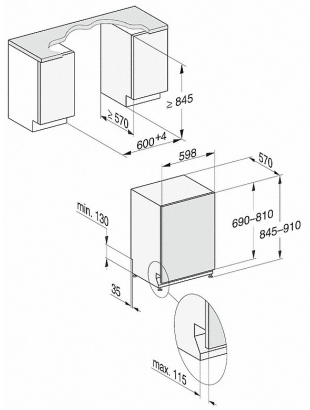

## G 7369 SCVi XXL AutoDos

Fully integrated dishwasher XXL

with automatic dispensing thanks to AutoDos with integrated PowerDisk.

<b>Dishwashing options</b>	
IntenseZone	•
Express	•
AutoDos	•
extra clean	•
extra dry	•
<b>Basket design</b>	
Cutlery loading	3D MultiFlex tray
FlexCare glass holder	2
FlexCare cup rack	2
Basket design	ExtraComfort
<b>Appliance networking</b>	
Miele@home	•
MobileControl	•
WiFiConn@ct	•
ShopConn@ct	•
AutoStart function	•
RemoteService	•
<b>Safety</b>	
Waterproof system	•
Filter indicator light	•
<b>Technical data</b>	
Niche width in mm	600
Niche height in mm	845
Niche depth in mm	570
Appliance width in mm	598
Appliance height in mm	845
Appliance depth in mm	570
Depth with door open in cm	120.5
Net weight in kg	49.0
Total rated load in kW	2.0
Voltage in V	230
Fuse rating in A	10
Number of phases	1
Energy stars	4.5
Water stars	6.0
Length of water inlet hose in m	1.50
Length of water drain hose in m	1.50
Length of supply lead in m	1.90
Min. - max. front panel weight in kg	4.0

G 7369 SCVi XXL AutoDos

Fully integrated dishwasher XXL

with automatic dispensing thanks to AutoDos with integrated PowerDisk.

G7000, fully integrated dishwasher, XXL, 60cm (installation drawing)

- 1) Plinth height 35-155 mm
- 2) Plinth height 100-220 mm
- 3) Appliance height max. 970 mm with plinth height conversion kit (Mat.-Nr. 6.394.761)