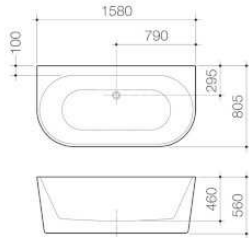

The below products have been shared with you via the Caroma Specify website.

Visit specify.caroma.com.au to find more inspirational and innovative bathroom products.

AURA 1600 BACK TO WALL FREESTANDING BATH

code

AU6WFW

Combine the luxury of a freestanding bath with the practicalities of an island bath. This beautiful oval back to wall bath, is perfect for bathrooms limited in space. A seamless design with minimalist styling, sitting flush to the wall is not only easy to clean but opens up the choice of tapware to wall bath mixers. Available in three sizes, there is a one or two person bath ready for a relaxing soak.

© COPYRIGHT 2014 - CAROMA INDUSTRIES LIMITED

*All price are recommended retail inclusive of GST in AUD. To be used as a guide only, prices may vary between model variations, and are subject to change without notice. A number of brands and products on this page are the subject of registered trade marks, register designs and/or registered patents. View full disclaimer on specify.caroma.com.au