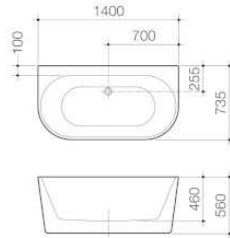

The below products have been shared with you via the Caroma Specify website.

Visit specify.caroma.com.au to find more inspirational and innovative bathroom products.

AURA 1400 BACK TO WALL BATH

code

AU4FWW

Combine the luxury of a freestanding bath with the practicalities of an island bath. This beautiful oval back to wall bath, is perfect for bathrooms limited in space. A seamless design with minimalist styling, sitting flush to the wall is not only easy to clean but opens up the choice of tapware to wall bath mixers. Available in three sizes, there is a one or two person bath ready for a relaxing soak.