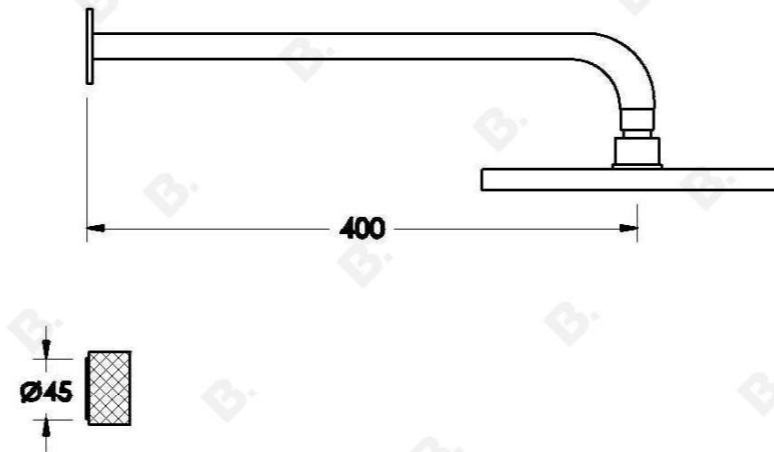

Brodware

HALO SHOWER SET WITH KNURLED HANDLES

1.9511.00.7.XX

PRODUCT DIMENSIONS:

Front view:

Side view:

Top view:

Available for purchase through selected distributors only.