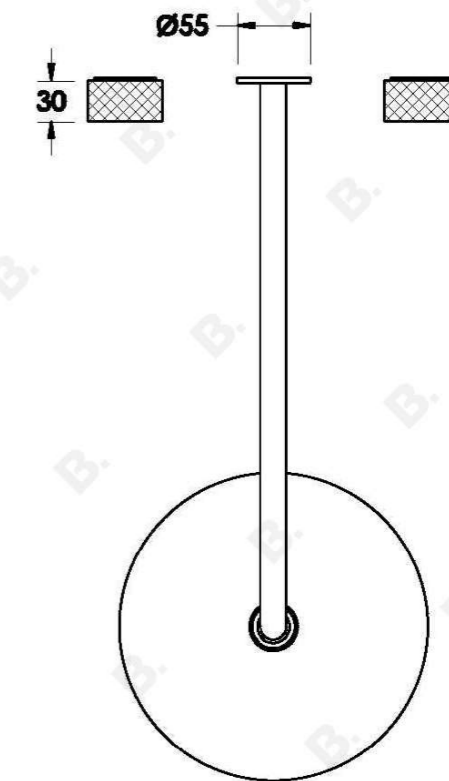

Brodware

HALO SHOWER SET WITH KNURLED HANDLES

1.9511.00.7.XX

PRODUCT DIMENSIONS:

Front view:

Side view:

Top view:

Available for purchase through selected distributors only.