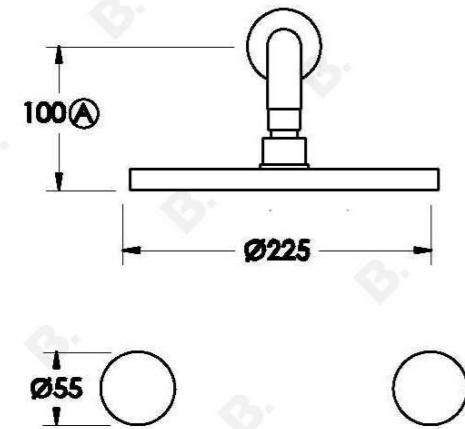

Brodware

HALO SHOWER SET WITH KNURLED HANDLES

1.9511.00.7.XX

PRODUCT DIMENSIONS:

Front view:

Side view:

Top view:

Available for purchase through selected distributors only.