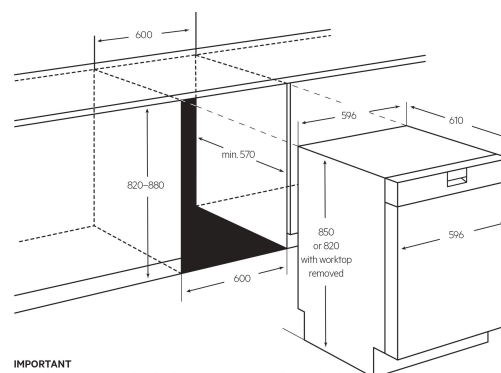

FFB72600PM

60cm stainless steel freestanding dishwasher with 7 programs, SoftGrip, extra tall XXL tub and ProClean™ satellite spray arm to deliver a perfect wash result, regardless of your load.

Features

- Extra Hygiene
- 14 place setting
- SoftGrip
- TimeSaver
- XtraDry
- AirDry
- Extra silent program
- Quick 30 minutes 60 C program
- FlexiLift basket
- AutoOff
- Aqua Control

Freestanding dishwasher

FFB72600PM | FFB72600PW

Dimensions

Total height (mm) - 850, Total width (mm) - 596, Total depth (mm) - 610, Height adjustment (mm) - 30, Product height excluding removabale worktop (mm) - 820

IMPORTANT