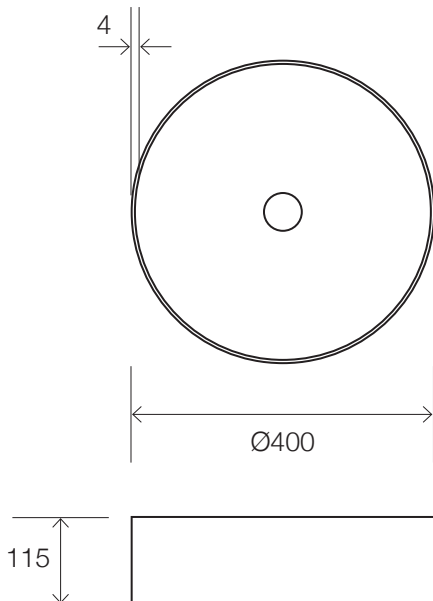

Venn Ø400 Stainless Steel Above Counter Basin

VE04684.IR

Tap hole(s): n/a

Overflow: No

Waste assembly supplied: Yes - matching colour gloss waste

Finish: Brushed Iron PVD

Finishes available: Brushed Brass PVD, Carbon PVD, Brushed Copper PVD, Stainless Steel.