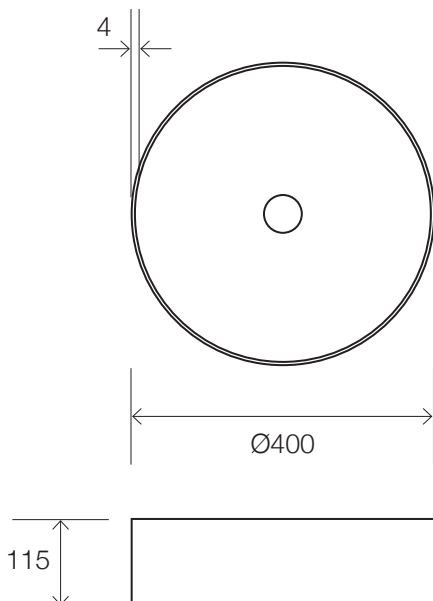

Venn Ø400 Stainless Steel Above Counter Basin

VE04684.CU

Tap hole(s): n/a

Overflow: No

Waste assembly supplied: Yes - matching colour gloss waste

Finish: Brushed Copper PVD

Finishes available: Brushed Brass PVD, Carbon PVD, Brushed Iron PVD, Stainless Steel.