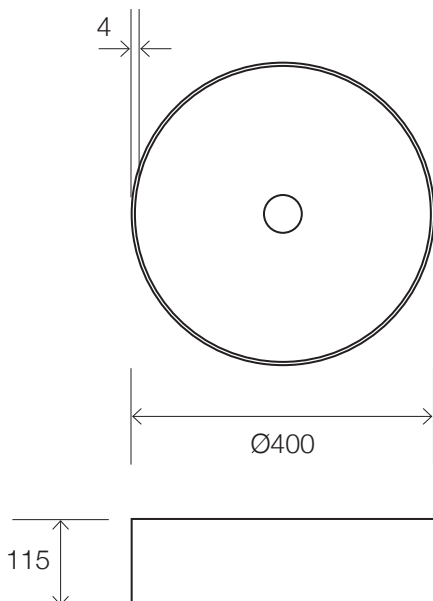

## Venn Ø400 Stainless Steel Above Counter Basin

VE04684.CA

**Tap hole(s):** n/a

**Overflow:** No

**Waste assembly supplied:** Yes - matching colour gloss waste

**Finish:** Carbon PVD

**Finishes available:** Brushed Brass PVD, Brushed Copper PVD, Brushed Iron PVD, Stainless Steel.