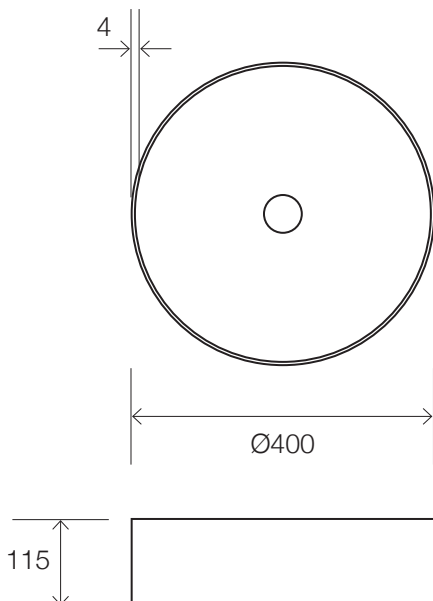

Venn Ø400 Stainless Steel Above Counter Basin

VE04684

Tap hole(s): n/a

Overflow: No

Waste assembly supplied: Yes - matching colour gloss waste

Finish: Stainless Steel

Finishes available: Brushed Brass PVD, Carbon PVD, Brushed Copper PVD, Brushed Iron PVD