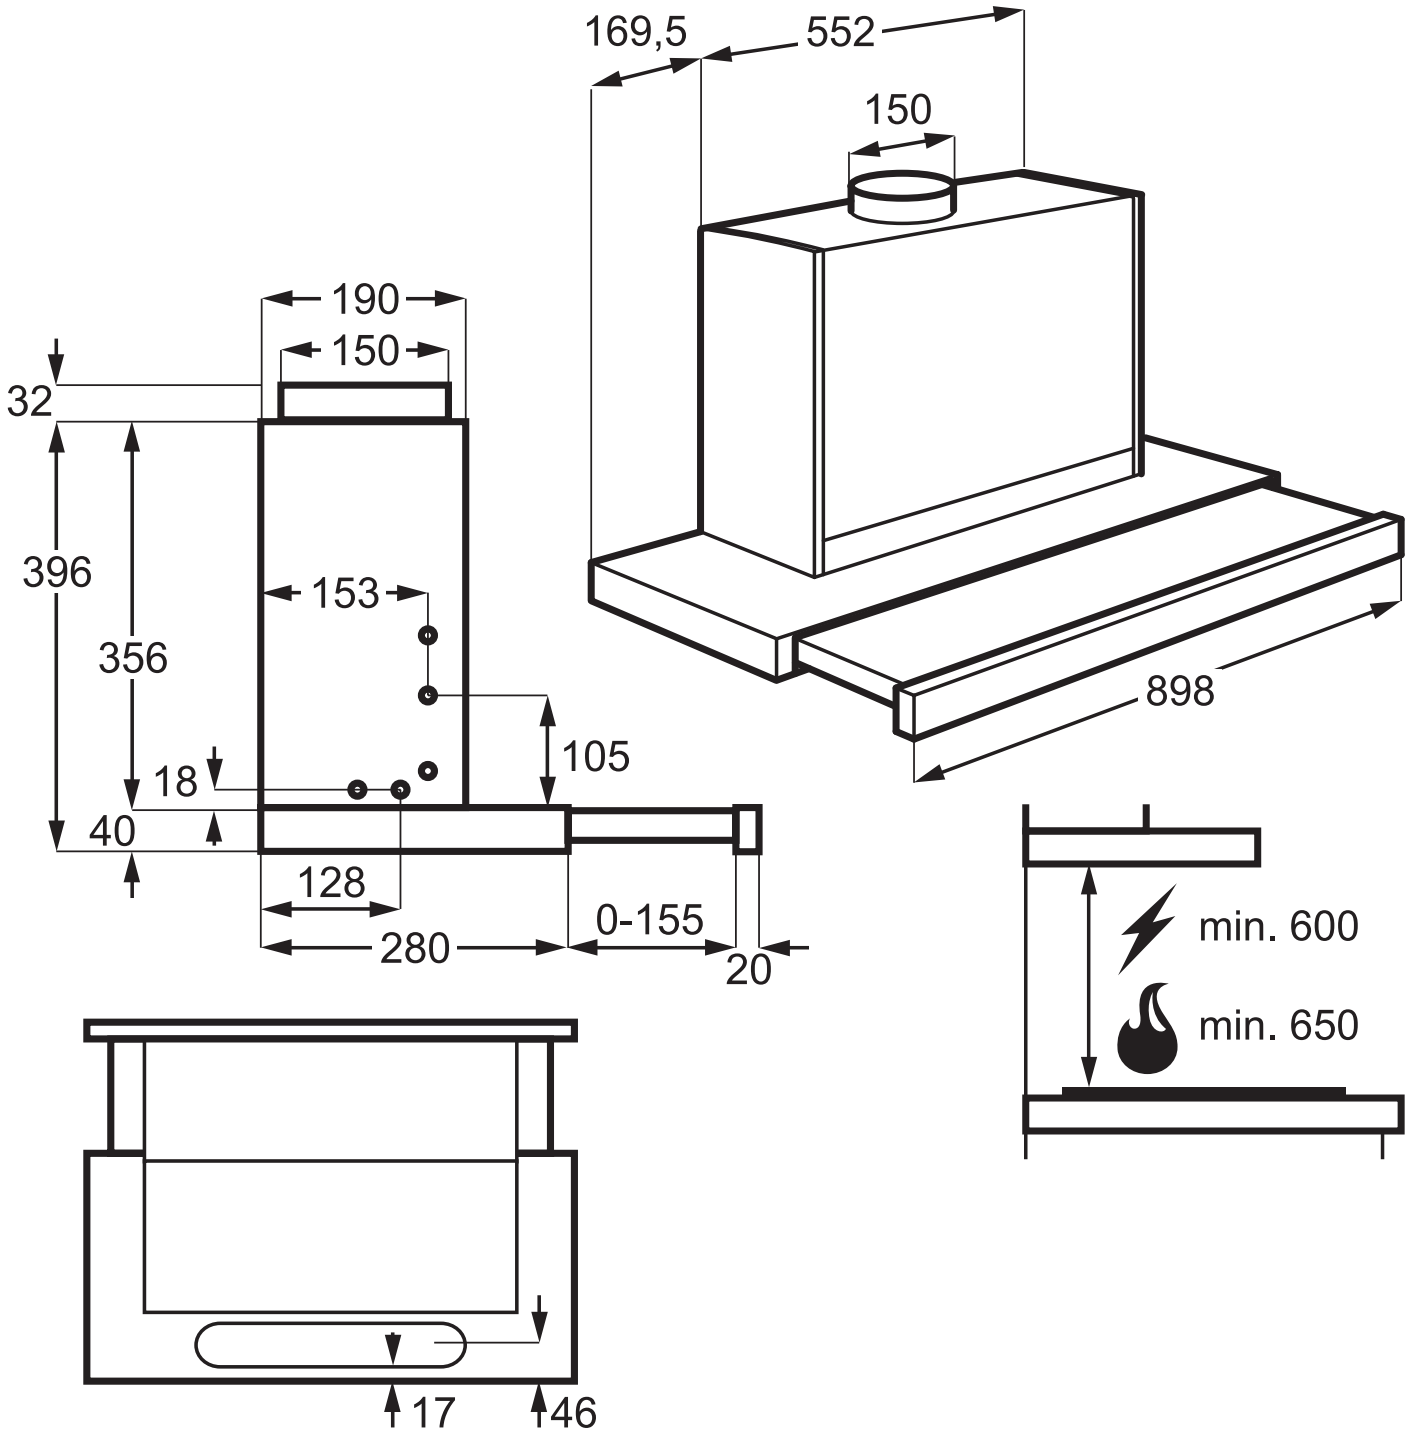

90cm Telescopic Rangehood

DPB5950M/A

IMPORTANT

These dimensions are a guide only. All measurements are in millimetres (mm). For complete installation instructions, refer to the manual provided with product.