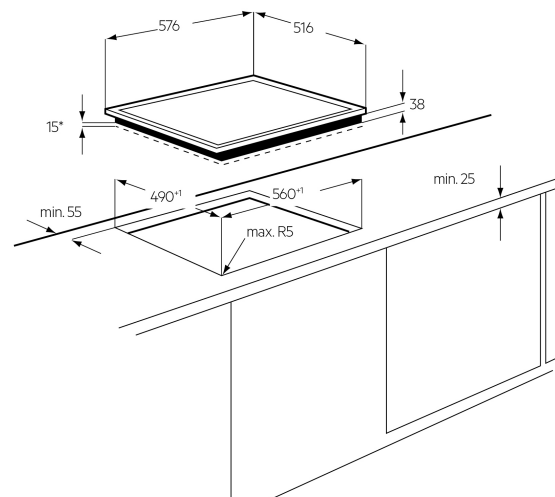

HK654070XB

4 zone ceramic hob including 1 triple and 1 extended zone.

Features

- DirekTouch™ controls
- Automax
- 3 level residual heat indication
- Oko timer
- Function Safety Lock
- Extended Cooking Zones
- Highlight zones
- Minute Minder
- Auto Heat-up Function
- Stainless Steel Frame
- Stop + Go: to reduce to warm setting if interrupted

IMPORTANT

DIMENSIONS

Total product width (mm) - 576, Total product depth (mm) - 516, Cut out width (mm) - 560, Cut out depth (mm) - 490