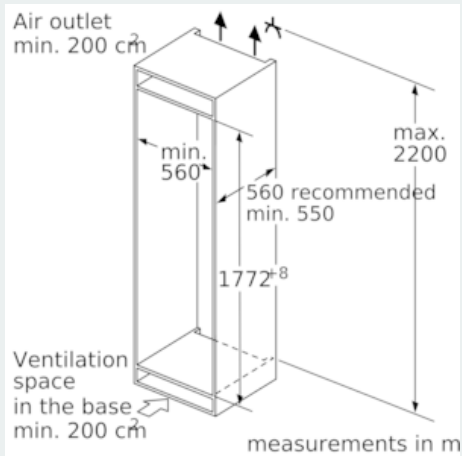

Freezer Compartment

- 3 Pull-out drawers for storage, including 1 Big Box for storing large items
- Freezing Capacity: 8 kg/ 24h

Accessories

- 2 x cold accumulator, 2 x egg tray, 1 x ice cube tray

**iQ500, built-in fridge-freezer with freezer at bottom, 177.2 x 55.8 cm
KI86NAD30A**

Dimensioned drawings

The specified unit door dimensions are valid for a door gap of 4 mm.
measurements in mm

measurements in mm
Recommended gap dimensions for flat hinges

F	R	X
16-19	0-3	2.5
20	0-1	3
	2-3	2.5
21	0-1	3
	2-3	2.5
22	0	4
	1	3.5
	2-3	3

The gap dimensions recommended in the table must be adhered to in order to ensure that appliance doors do not collide with anything when they are opened, and to avoid causing damage to kitchen units.