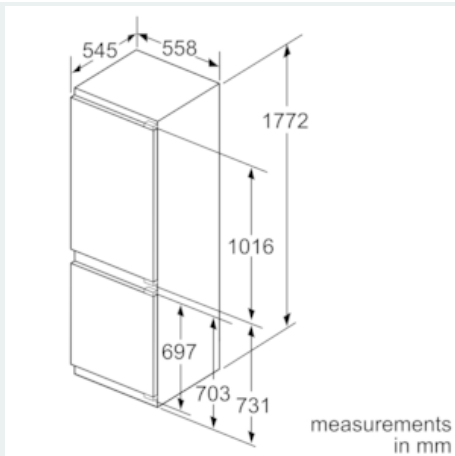

Freezer Compartment

- 3 Pull-out drawers for storage, including 1 Big Box for storing large items
- Freezing Capacity: 8 kg/ 24h

Accessories

- 2 x cold accumulator, 2 x egg tray, 1 x ice cube tray

**iQ500, built-in fridge-freezer with freezer at bottom, 177.2 x 55.8 cm
KI86NAD30A**

Dimensioned drawings

The specified unit door dimensions are valid for a door gap of 4 mm.
measurements in mm

measurements in mm
Recommended gap dimensions for flat hinges

F	R	X
16-19	0-3	2.5
20	0-1	3
	2-3	2.5
21	0-1	3
	2-3	2.5
22	0	4
	1	3.5
	2-3	3

The gap dimensions recommended in the table must be adhered to in order to ensure that appliance doors do not collide with anything when they are opened, and to avoid causing damage to kitchen units.