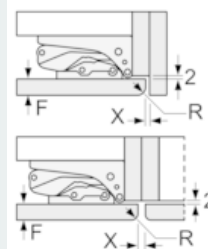

Dimensioned drawings

The specified unit door dimensions are valid for a door gap of 4 mm.
measurements in mm

measurements in mm
Recommended gap dimensions for flat hinges

F	R	X
16-19	0-3	2.5
20	0-1	3
	2-3	2.5
21	0-1	3
	2-3	2.5
22	0	4
	1	3.5
	2-3	3

The gap dimensions recommended in the table must be adhered to in order to ensure that appliance doors do not collide with anything when they are opened, and to avoid causing damage to kitchen units.