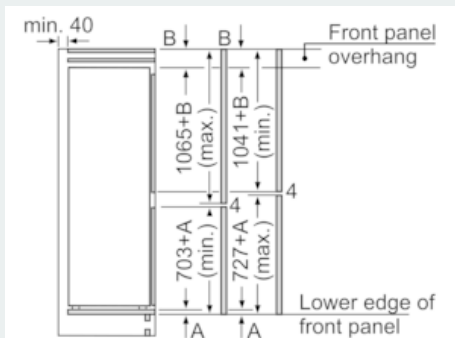

Dimensioned drawings

The specified unit door dimensions are valid for a door gap of 4 mm.
measurements in mm

measurements in mm
Recommended gap dimensions for flat hinges

F	R	X
16-19	0-3	2.5
20	0-1	3
	2-3	2.5
21	0-1	3
	2-3	2.5
22	0	4
	1	3.5
	2-3	3

The gap dimensions recommended in the table must be adhered to in order to ensure that appliance doors do not collide with anything when they are opened, and to avoid causing damage to kitchen units.