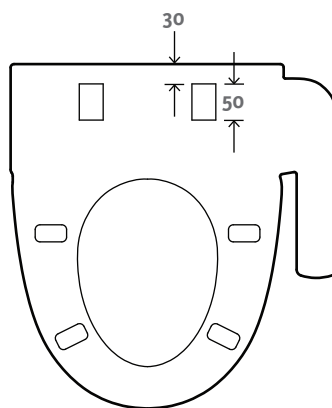

Side View

Front View

Vario pan connector S-trap installation

Minimum set out

Maximum set out

*Note:

- Standard S-trap set out: 90mm - 160mm (with vario pan connector 12503A-NA & 20mm offset pan collar 100794 - supplied).
- Set outs between 170-290mm are achievable with the Long Adjustable Vario Connector 77837A-NA (not supplied).

Installation Notes:

- Water supply pressure range: 20 psi (137 kPa) - 72 psi (500 kPa).
- Can be installed as a P-trap using a straight connector (not supplied) or as an S-trap using the vario connector & or pan offset collar (supplied).
- Top left rear entry water supply hose is supplied. Pan side entry water supply hose must be purchased separately if required.
- Supplied hose ring is only required with a pan side entry setup.

- | | |
|--------------------------------|---|
| Colour/Finish | White |
| Material | Polypropylene |
| Included Components | <ul style="list-style-type: none"> • Electronic bidet • Ionic water filter • Non-return valve • Installation instructions • Quick start user guide • Low-medium hazard backflow prevention device |
| Features & Benefits | <ul style="list-style-type: none"> • Quiet-Close, Quick-Release and heated seat • Posterior and feminine cleansing with warm water • Auto self-cleaning stainless steel nozzle for personal hygiene • 2-level power saving modes • Sitting sensor enables cleansing functions only when seated • 6-level adjustment nozzle position • Reduce unhygienic dampness with dry air • Includes check valve, water inlet hose, seat fixing kit, water filter and electronic bidet seat |

Top View

Underside View

Compatible Toilet Pans

All measurements shown are in millimetres.
 Sizes are approximate.
 1246948-A04-B December 2016

Australia
 PO Box 257, Regents Park,
 NSW 2143, Australia
 Ph: 1800 ENGLEFIELD (1800 364 533)
 www.engagefield.com