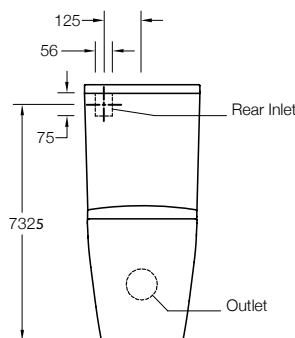

Included Components

- Grande toilet pan.
- Grande toilet cistern 4.5/3L.
- Grande quiet Close™ wrap over, elite or slim VQR™ (vertical quick release) toilet seat.
- Vario pan connector.
- Offset pan collar (20mm).
- Fill valve for top left rear entry.
- Fill valve for pan side entry (supplied with pan).
- Top left rear entry water supply hose.
- 2 x caps for pan side entry holes.
- 1 x hose ring for pan side entry hole.
- Floor fixing kit.

Features

- Dual flush (4.5/3L).
- Water entry: Top left rear entry or right/left pan side entry.
- Rimless pan design.
- Vitreous china.
- Optional Slim or Elite seat.

Technical Details

Top View

Weight: Pan - 40kg Appr
Cistern - 17kg Appr

Side View

Front View

Vario pan connector S-trap installation

Minimum set out

Maximum set out

*Note:

- Standard S-trap set out: 90mm - 160mm (with vario pan connector 12503A-NA & 20mm offset pan collar 100794 - supplied).
- Set outs between 170-290mm are achievable with the Long Adjustable Vario Connector 77837A-NA (not supplied).

Installation Notes:

- Water supply pressure range: 20 psi (137 kPa) - 72 psi (500 kPa).
- Can be installed as a P-trap using a straight connector (not supplied) or as an S-trap using the vario connector & or pan offset collar (supplied).
- Top left rear entry water supply hose is supplied. Pan side entry water supply hose must be purchased separately if required.
- Supplied hose ring is only required with a pan side entry setup.