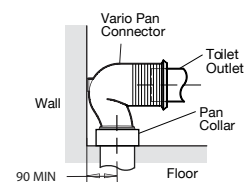

Included Components

- Grande toilet pan.
- Grande toilet cistern 4.5/3L.
- Grande quiet Close™ wrap over, elite or slim VQR™ (vertical quick release) toilet seat.
- Vario pan connector.
- Offset pan collar (20mm).
- Fill valve for top left rear entry.
- Fill valve for pan side entry (supplied with pan).
- Top left rear entry water supply hose.
- 2 x caps for pan side entry holes.
- 1 x hose ring for pan side entry hole.
- Floor fixing kit.

Features

- Dual flush (4.5/3L).
- Water entry: Top left rear entry or right/left pan side entry.
- Rimless pan design.
- Vitreous china.
- Optional Slim or Elite seat.

Technical Details

Top View

Weight: Pan - 40kg Appr
Cistern - 17kg Appr

Side View

Front View

Vario pan connector S-trap installation

Minimum set out

Maximum set out

*Note:

- Standard S-trap set out: 90mm - 160mm (with vario pan connector 12503A-NA & 20mm offset pan collar 100794 - supplied).
- Set outs between 170-290mm are achievable with the Long Adjustable Vario Connector 77837A-NA (not supplied).

Installation Notes:

- Water supply pressure range: 20 psi (137 kPa) - 72 psi (500 kPa).
- Can be installed as a P-trap using a straight connector (not supplied) or as an S-trap using the vario connector & or pan offset collar (supplied).
- Top left rear entry water supply hose is supplied. Pan side entry water supply hose must be purchased separately if required.
- Supplied hose ring is only required with a pan side entry setup.