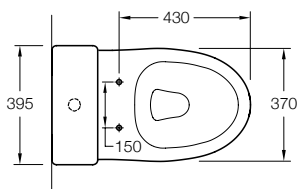

Included Components

- Grande toilet pan.
- Grande toilet cistern 4.5/3L.
- Grande quiet Close™ wrap over, elite or slim VQR™ (vertical quick release) toilet seat.
- Vario pan connector.
- Offset pan collar (20mm).
- Fill valve for top left rear entry.
- Fill valve for pan side entry (supplied with pan).
- Top left rear entry water supply hose.
- 2 x caps for pan side entry holes.
- 1 x hose ring for pan side entry hole.
- Floor fixing kit.

Features

- Dual flush (4.5/3L).
- Water entry: Top left rear entry or right/left pan side entry.
- Rimless pan design.
- Vitreous china.
- Optional Slim or Elite seat.

Technical Details

Top View

Weight: Pan - 40kg Appr
Cistern - 17kg Appr

Side View

Front View

Vario pan connector S-trap installation

Minimum set out

Maximum set out

*Note:

- Standard S-trap set out: 90mm - 160mm (with vario pan connector 12503A-NA & 20mm offset pan collar 100794 - supplied).
- Set outs between 170-290mm are achievable with the Long Adjustable Vario Connector 77837A-NA (not supplied).

Top View

Underside View

Compatible Toilet Pans

All measurements shown are in millimetres.
 Sizes are approximate.
 1246948-A04-B December 2016

Australia
 PO Box 257, Regents Park,
 NSW 2143, Australia
 Ph: 1800 ENGLEFIELD (1800 364 533)
 www.engagefield.com