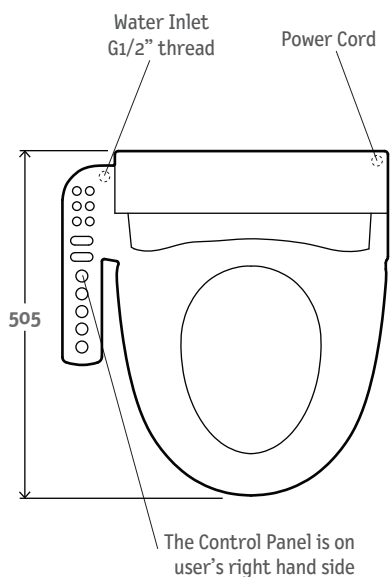

Underside View