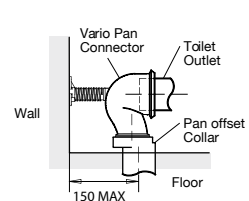

Features

- Dual flush (4.5/3L).
- Water entry: Top left rear entry or right/left pan side entry.
- Rimless pan design.
- Vitreous china.
- Optional Slim or Elite seat.

Technical Details

Top View

Weight: Pan - 40kg Appr
Cistern - 17kg Appr

Side View

Front View

Vario pan connector S-trap installation

Minimum set out

Maximum set out

*Note:

- Standard S-trap set out: 90mm - 160mm (with vario pan connector 12503A-NA & 20mm offset pan collar 100794 - supplied).
- Set outs between 170-290mm are achievable with the Long Adjustable Vario Connector 77837A-NA (not supplied).

Installation Notes:

- Water supply pressure range: 20 psi (137 kPa) - 72 psi (500 kPa).
- Can be installed as a P-trap using a straight connector (not supplied) or as an S-trap using the vario connector & or pan offset collar (supplied).
- Top left rear entry water supply hose is supplied. Pan side entry water supply hose must be purchased separately if required.
- Supplied hose ring is only required with a pan side entry setup.