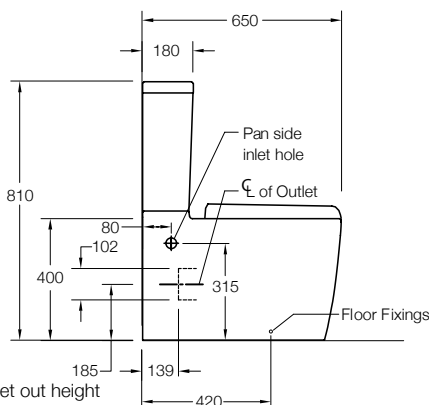

Features

- Dual flush (4.5/3L).
- Water entry: Top left rear entry or right/left pan side entry.
- Rimless pan design.
- Vitreous china.
- Optional Slim or Elite seat.

Technical Details

Top View

Weight: Pan - 40kg Appr
Cistern - 17kg Appr

Side View

Front View

Vario pan connector S-trap installation

Minimum set out

Maximum set out

*Note:

- Standard S-trap set out: 90mm - 160mm (with vario pan connector 12503A-NA & 20mm offset pan collar 100794 - supplied).
- Set outs between 170-290mm are achievable with the Long Adjustable Vario Connector 77837A-NA (not supplied).

Installation Notes:

- Water supply pressure range: 20 psi (137 kPa) - 72 psi (500 kPa).
- Can be installed as a P-trap using a straight connector (not supplied) or as an S-trap using the vario connector & or pan offset collar (supplied).
- Top left rear entry water supply hose is supplied. Pan side entry water supply hose must be purchased separately if required.
- Supplied hose ring is only required with a pan side entry setup.

Top View

Underside View

Compatible Toilet Pans

All measurements shown are in millimetres.
 Sizes are approximate.
 1246948-A04-B December 2016

Australia
 PO Box 257, Regents Park,
 NSW 2143, Australia
 Ph: 1800 ENGLEFIELD (1800 364 533)
 www.engagefield.com