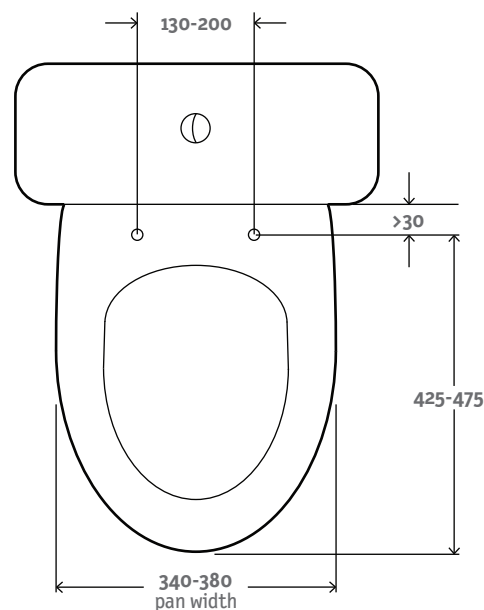

Features

- Dual flush (4.5/3L).
- Water entry: Top left rear entry or right/left pan side entry.
- Rimless pan design.
- Vitreous china.
- Optional Slim or Elite seat.

Technical Details

Top View

Weight: Pan - 40kg Appr
Cistern - 17kg Appr

Side View

Front View

Vario pan connector S-trap installation

Minimum set out

Maximum set out

*Note:

- Standard S-trap set out: 90mm - 160mm (with vario pan connector 12503A-NA & 20mm offset pan collar 100794 - supplied).
- Set outs between 170-290mm are achievable with the Long Adjustable Vario Connector 77837A-NA (not supplied).

***Notes:** Must be installed with RCD electrical protection.
 Must be installed to a water supply pressure between 220-500kPa.
 Must be installed in compliance with AS/NZS 3500.1.

Product	Code
Electronic Bidet Seat	99286A-N-0

Top View

Underside View

Compatible Toilet Pans

All measurements shown are in millimetres.
 Sizes are approximate.
 1246948-A04-B December 2016

Australia
 PO Box 257, Regents Park,
 NSW 2143, Australia
 Ph: 1800 ENGLEFIELD (1800 364 533)
 www.engagefield.com