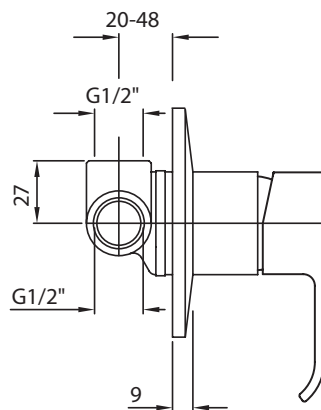

SUP Shower or Bath Mixer

ZSU122 + R99499

Finishes available: Chrome, Matte Black,
Brushed Nickel

WARRANTY
15 years

*Conditions apply.

streamline

www.streamlineproducts.com.au | Ph: 1300 735 352

Dimensions are in millimeters and are subject to manufacturing variations. Streamline reserves the right to vary specifications at any time without notice. Information provided within this specification sheet is correct at the date of printing. Please confirm all particulars with your sales consultant prior to purchase.
Version: 1.0 - September2019